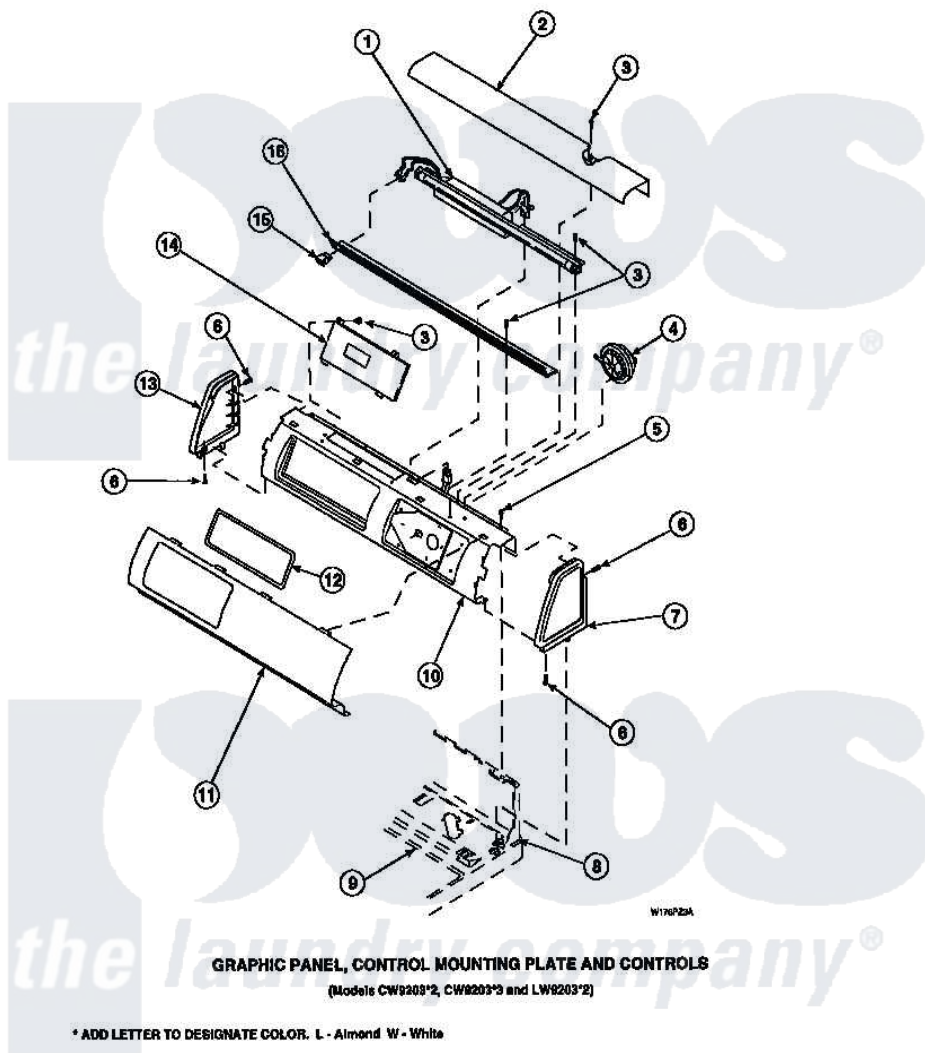

Amana LW2501L2 (BOM: PLW2501L2 A) 12 - GRAPHIC PANEL, CTRL  
MTG PLATE AND CTRLS

Amana Residential Amana LW2501L2 (BOM: PLW2501L2 A) Washer Parts Parts Diagram 12 - GRAPHIC PANEL, CTRL  
MTG PLATE AND CTRLS  
Click on the part number to view part

Item	Original Part Number	Replaced By	Status	Part Description
3	23962	<a href="#">W10116760</a>		Screw
5	34904	<a href="#">489355</a>		Screw, 8 X 1/2
6	501086	<a href="#">90767</a>		Screw, 8A X 3/8 HeX Washer Head Tapping
8	34903		Not Available	PANEL, BACK HOOD (USE 37782)
9	34902P		Not Available	TOP