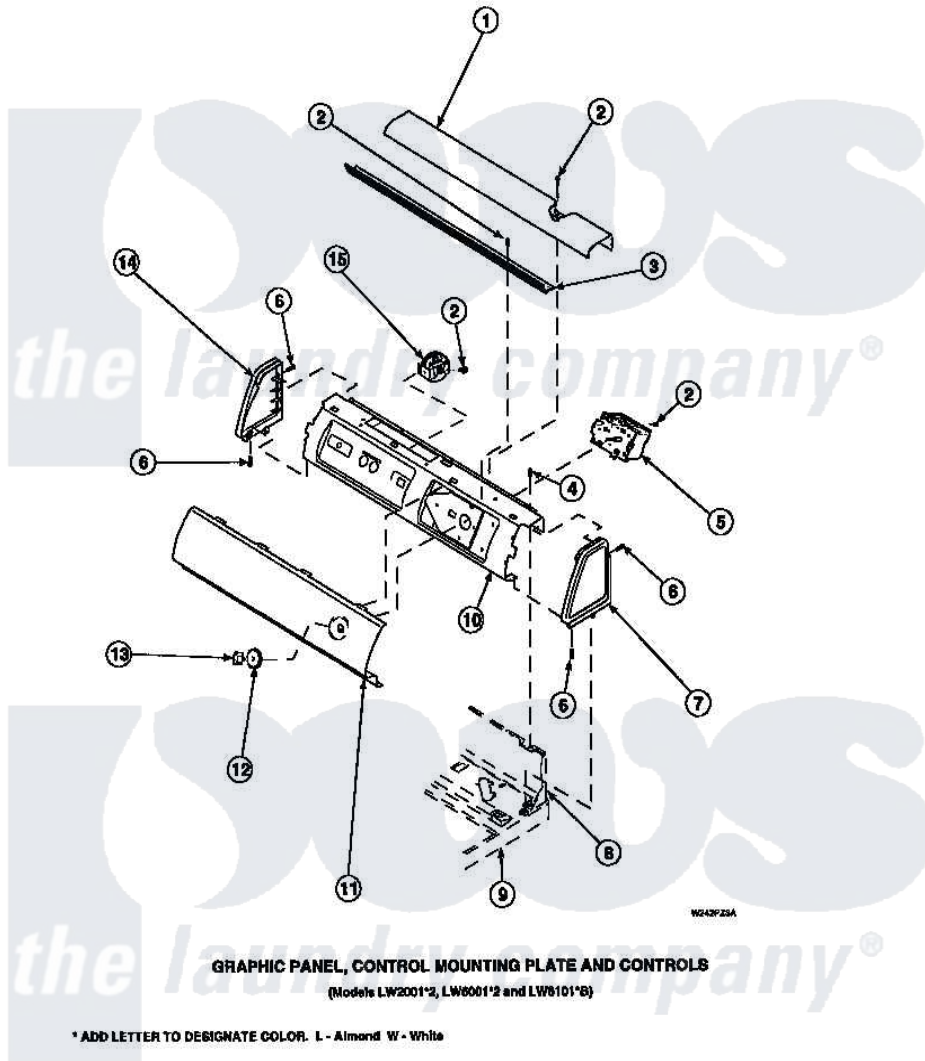

Amana LW2501L2 (BOM: PLW2501L2 A) 13 - GRAPHIC PANEL, CTRL
MTG PLATE AND CTRLS

Amana Residential Amana LW2501L2 (BOM: PLW2501L2 A) Washer Parts Parts Diagram 13 - GRAPHIC PANEL, CTRL
MTG PLATE AND CTRLS
Click on the part number to view part

Item	Original Part Number	Replaced By	Status	Part Description
1	34823		Not Available	COVER, TOP
2	23962	W10116760		Screw
3	Y34826		Not Available	DIFFUSER,LAMP-CLEAR
4	34904	489355		Screw, 8 X 1/2
6	501086	90767		Screw, 8A X 3/8 HeX Washer Head Tapping
7	34815		Not Available	PANEL, END R.H. (BLK)
8	34903		Not Available	PANEL, BACK HOOD (USE 37782)
9	34902P		Not Available	TOP
10	34821		Not Available	CONTROL MOUNTING PLATE
12	33817		Not Available	ASSY,TIMER SKIRT-BLACK
13	33897			Knob, Timer-Washer-Blac
14	34816			Panel, End