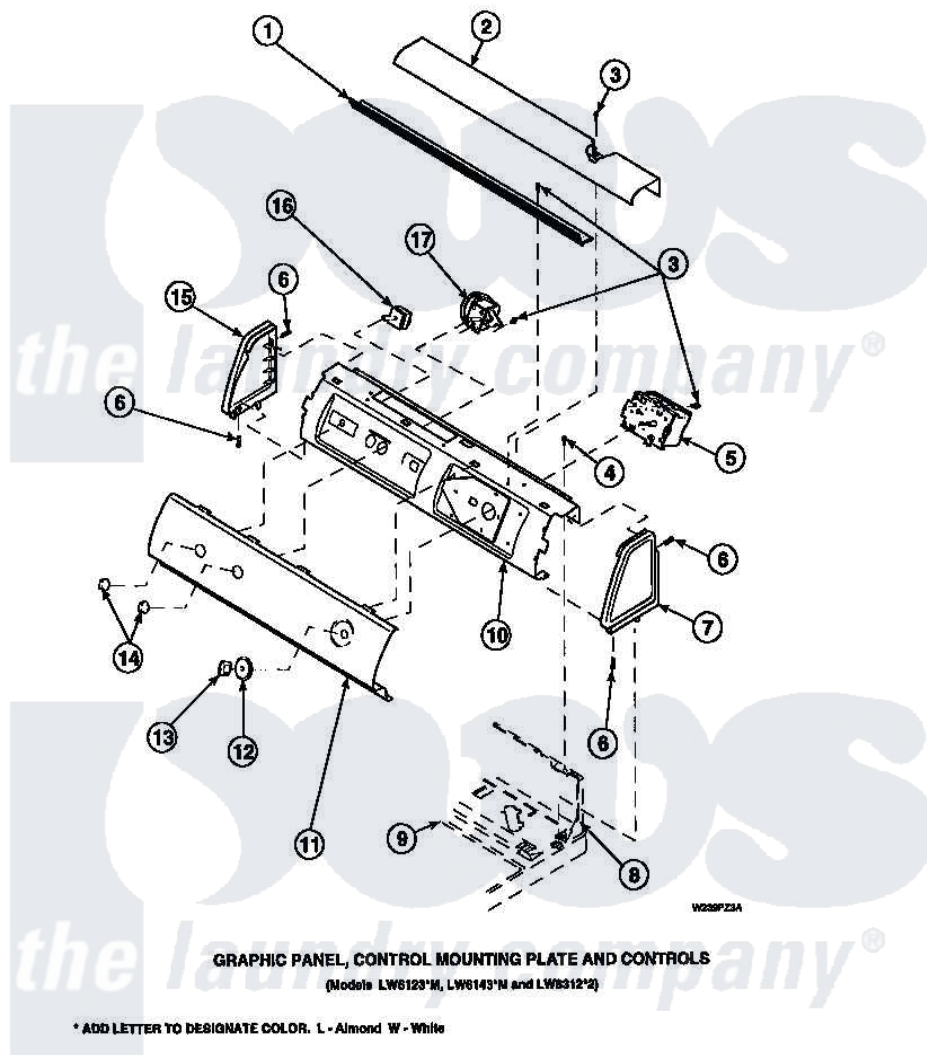

# Amana LW2501L2 (BOM: PLW2501L2 A) 14 - GRAPHIC PANEL, CTRL MTG PLATE AND CTRLS

Amana Residential Amana LW2501L2 (BOM: PLW2501L2 A) Washer Parts Parts Diagram 14 - GRAPHIC PANEL, CTRL MTG PLATE AND CTRLS  
Click on the part number to view part

Item	Original Part Number	Replaced By	Status	Part Description
1	Y34826		Not Available	DIFFUSER,LAMP-CLEAR
3	23962	<a href="#">W10116760</a>		Screw
4	34904	<a href="#">489355</a>		Screw, 8 X 1/2
5	31239	<a href="#">31239P</a>		Timer 3 Cycle Package
6	501086	<a href="#">90767</a>		Screw, 8A X 3/8 HeX Washer Head Tapping
8	34903		Not Available	PANEL, BACK HOOD (USE 37782)
9	34902P		Not Available	TOP
10	34821		Not Available	CONTROL MOUNTING PLATE
16	<a href="#">35115</a>			Switch, TemPerature 3 P
17	36045	<a href="#">40055101</a>		Switch, Pressure