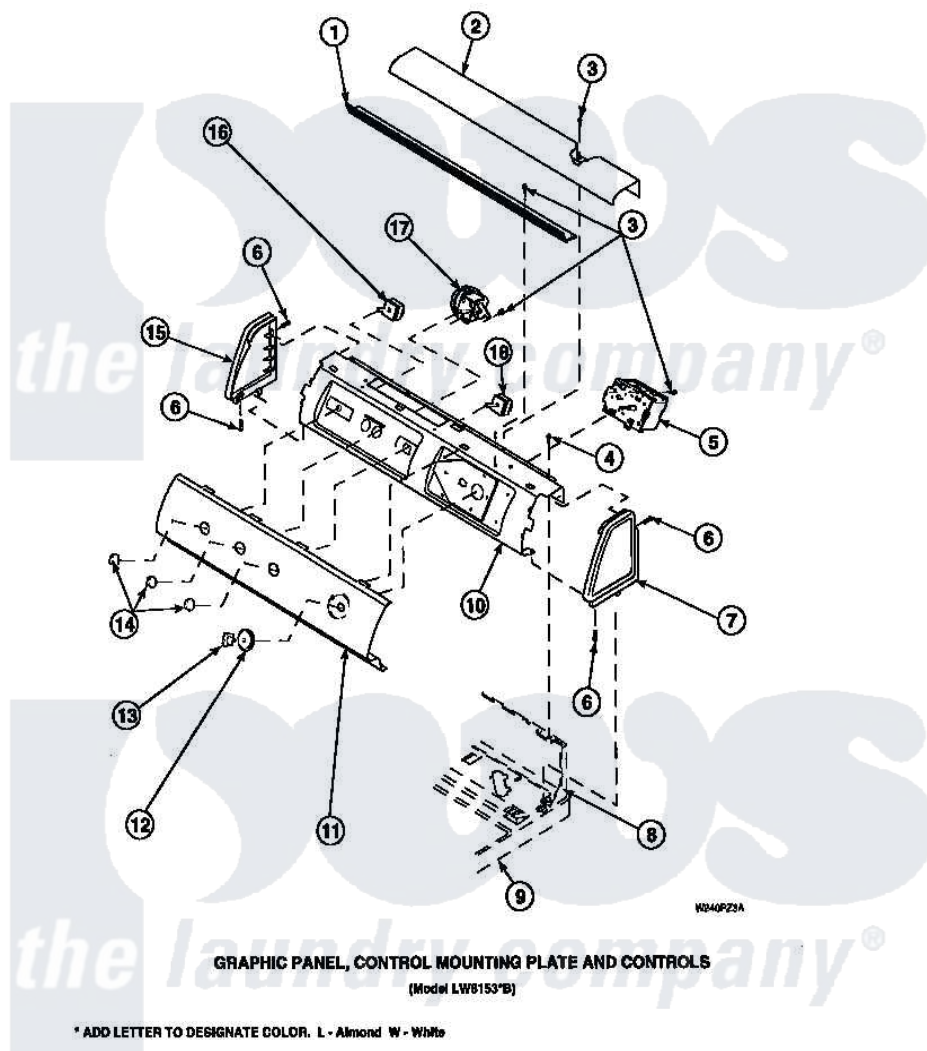

# Amana LW2501L2 (BOM: PLW2501L2 A) 15 - GRAPHIC PANEL, CTRL MTG PLATE AND CTRLS

Amana Residential Amana LW2501L2 (BOM: PLW2501L2 A) Washer Parts Parts Diagram 15 - GRAPHIC PANEL, CTRL MTG PLATE AND CTRLS  
Click on the part number to view part

Item	Original Part Number	Replaced By	Status	Part Description
1	Y34826		Not Available	DIFFUSER,LAMP-CLEAR
2	34823		Not Available	COVER, TOP
3	23962	<a href="#">W10116760</a>		Screw
4	34904	<a href="#">489355</a>		Screw, 8 X 1/2
6	501086	<a href="#">90767</a>		Screw, 8A X 3/8 HeX Washer Head Tapping
7	34815		Not Available	PANEL, END R.H. (BLK)
8	34903		Not Available	PANEL, BACK HOOD (USE 37782)
9	34902P		Not Available	TOP
10	34821		Not Available	CONTROL MOUNTING PLATE
12	<a href="#">34848</a>			Assembly, Timer Skirt
13	34844		Not Available	KNOB,TIMER
14	<a href="#">34847</a>			Assembly, Knob-Rotary
15	<a href="#">34816</a>			Panel, End