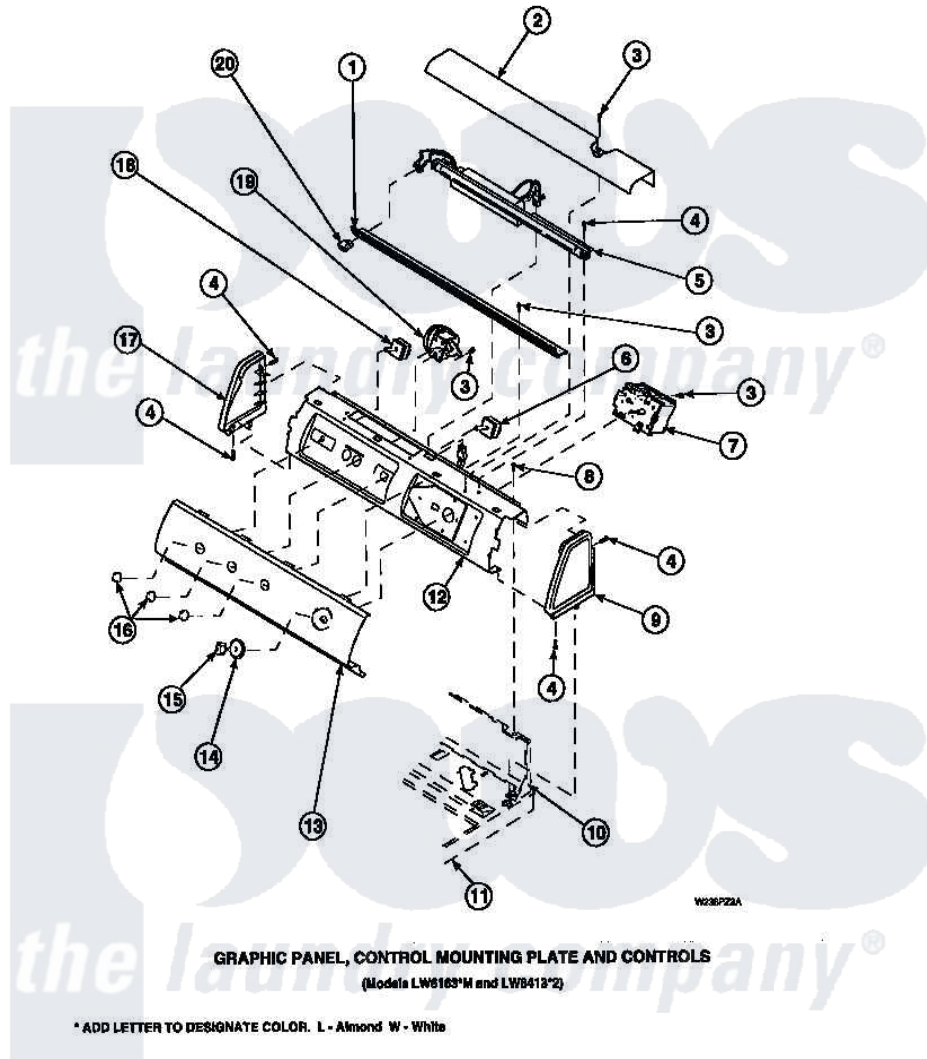

Amana LW2501L2 (BOM: PLW2501L2 A) 16 - GRAPHIC PANEL, CTRL  
MTG PLATE AND CTRLS

Amana Residential Amana LW2501L2 (BOM: PLW2501L2 A) Washer Parts Parts Diagram 16 - GRAPHIC PANEL, CTRL  
MTG PLATE AND CTRLS  
Click on the part number to view part

Item	Original Part Number	Replaced By	Status	Part Description
3	23962	<a href="#">W10116760</a>		Screw
4	501086	<a href="#">90767</a>		Screw, 8A X 3/8 HeX Washer Head Tapping
8	34904	<a href="#">489355</a>		Screw, 8 X 1/2
10	34903		Not Available	PANEL, BACK HOOD (USE 37782)
11	34902P		Not Available	TOP
12	34821		Not Available	CONTROL MOUNTING PLATE
19	36045	<a href="#">40055101</a>		Switch, Pressure