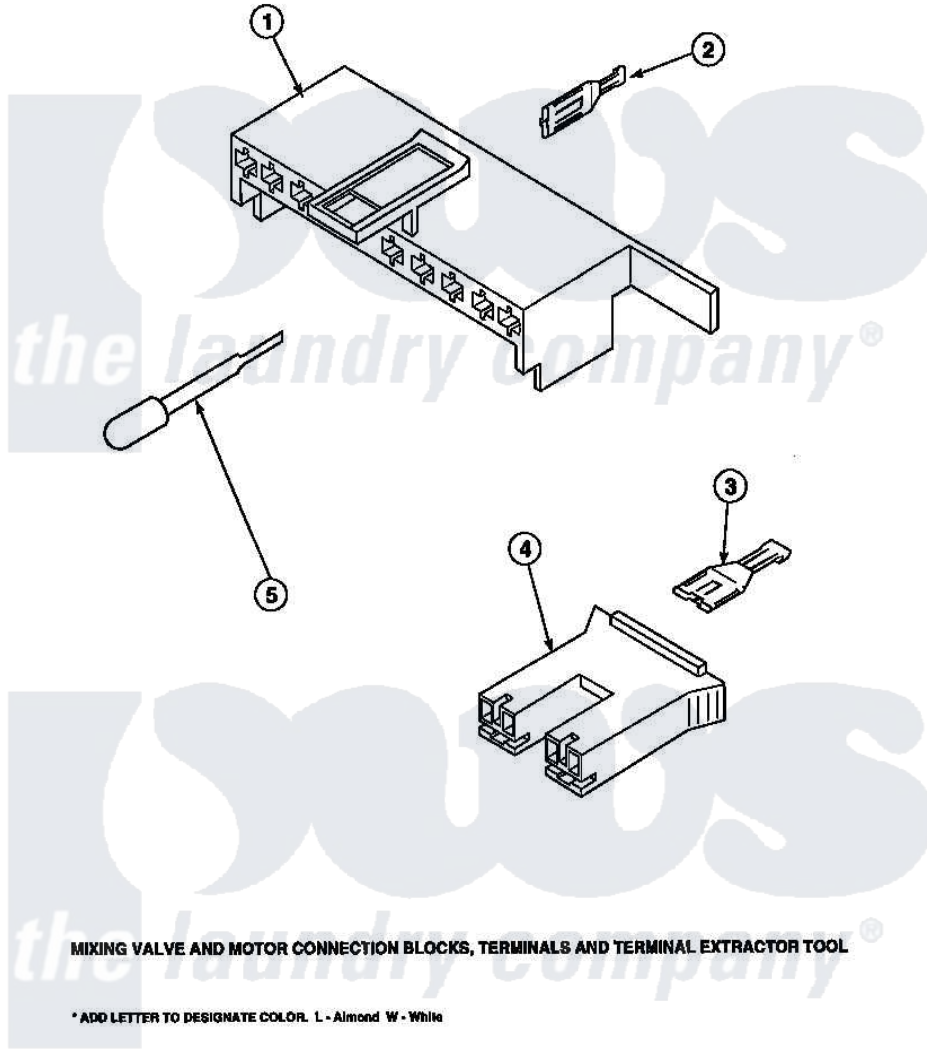

**Amana LW2501L2 (BOM: PLW2501L2 A) 19 - MIXING VALVE & MOTOR  
CONN BLOCKS, TERM**

Amana Residential Amana LW2501L2 (BOM: PLW2501L2 A) Washer Parts Parts Diagram 19 - MIXING VALVE & MOTOR CONN BLOCKS, TERM  
Click on the part number to view part

Item	Original Part Number	Replaced By	Status	Part Description
1	<a href="#">34677</a>			10 Circuit Plug
2	<a href="#">Y00188</a>			Molex Terminal
3	Y00121		Not Available	SPADE TERMINAL(12 GAUGE) (1/4 INCH-(2) 18 GAUGE WIRES O
4	<a href="#">34676</a>			Plug
"	34675		Not Available	PLUG
5	<a href="#">283P4</a>			Terminal Extractor Tool
NI	34349		Not Available	HOOD HARNESS -
"	<a href="#">35347</a>			Assembly, Wiring Harness
"	<a href="#">36484</a>			Harness Hood
"	<a href="#">35352</a>			Assembly, Wiring Harness-Hood
"	<a href="#">35350</a>			Assembly, Wiring Harness-Hood
"	<a href="#">36059</a>			Assembly, Wiring Harness-Hood