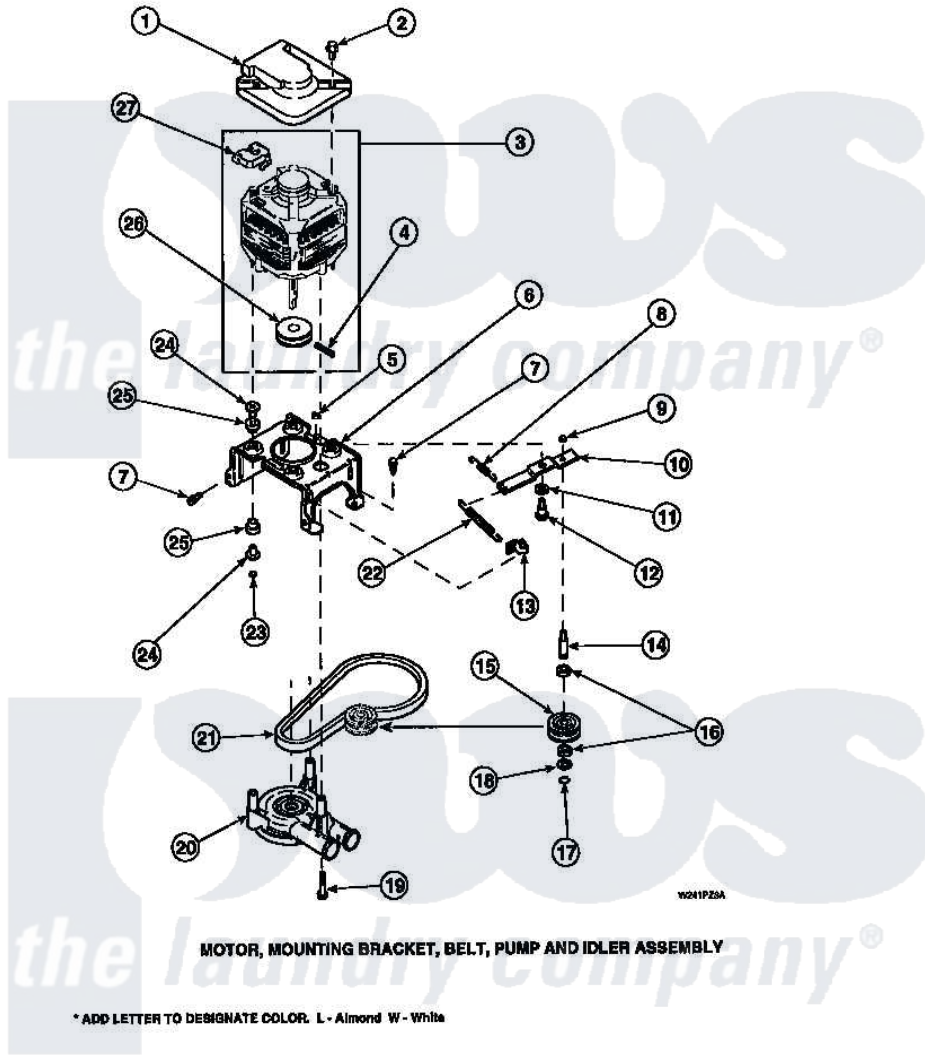

**Amana LW2501L2 (BOM: PLW2501L2 A) 20 - MOTOR, MTG BRKT, BELT, PUMP & IDLER ASSY**

Amana Residential Amana LW2501L2 (BOM: PLW2501L2 A) Washer Parts Parts Diagram 20 - MOTOR, MTG BRKT, BELT, PUMP & IDLER ASSY  
 Click on the part number to view part

Item	Original Part Number	Replaced By	Status	Part Description
1	34754	<a href="#">40112301</a>		Shield, Motor
2	36639	<a href="#">4312464</a>		Screw
3	34910P	<a href="#">27001215</a>		Motor W/Pulley
4	<a href="#">23750</a>			Pin, Roll
5	52566	<a href="#">27001225</a>		Nut, Jam Mid Lock 1/4-20
6	34890		Not Available	BRACKET, MOTOR MOUNT
"	<a href="#">37415P</a>			Kit, Motor Brkt
"	37415	<a href="#">37415P</a>		Kit, Motor Brkt
7	Y31645	<a href="#">27001200</a>		Screw
8	30620		Not Available	SPRING, IDLER LEVER HEL
9	28803	<a href="#">2221070</a>		Clamp, Nylon
10	31054	<a href="#">40041002</a>		Lever, Idler
"	37443	<a href="#">40041002</a>		Lever, Idler
11	81392	<a href="#">40054701</a>		Washer
12	27229	<a href="#">40038901</a>		Screw, 1/4-20

13	<a href="#">28849</a>		Clip, Spring
14	<a href="#">28802</a>		Shaft, Idler
15	28800	Not Available	WHEEL, IDLER
16	<a href="#">Y29443</a>		Washer, Felt
17	<a href="#">23748</a>		Ring, Retaining
18	<a href="#">52549</a>		Washer, 501 ID X3/4 Odx
19	Y34565	<a href="#">40063701</a>	Screw, 10-16 x 1.75
20	36863P	<a href="#">27001233</a>	Pump
21	<a href="#">28808</a>		Belt, Agitate And Spin
22	<a href="#">37366</a>		Spring, Idler
"	<a href="#">37606</a>		Spring, Idler Lever
23	35423	<a href="#">3400029</a>	Nut, Adapter Plate
24	<a href="#">34791</a>		Post, Mount-Motor
25	<a href="#">34788</a>		Mount, Motor
26	27171	Not Available	PULLEY, MOTOR
27	35632	Not Available	SWITCH, MOTOR