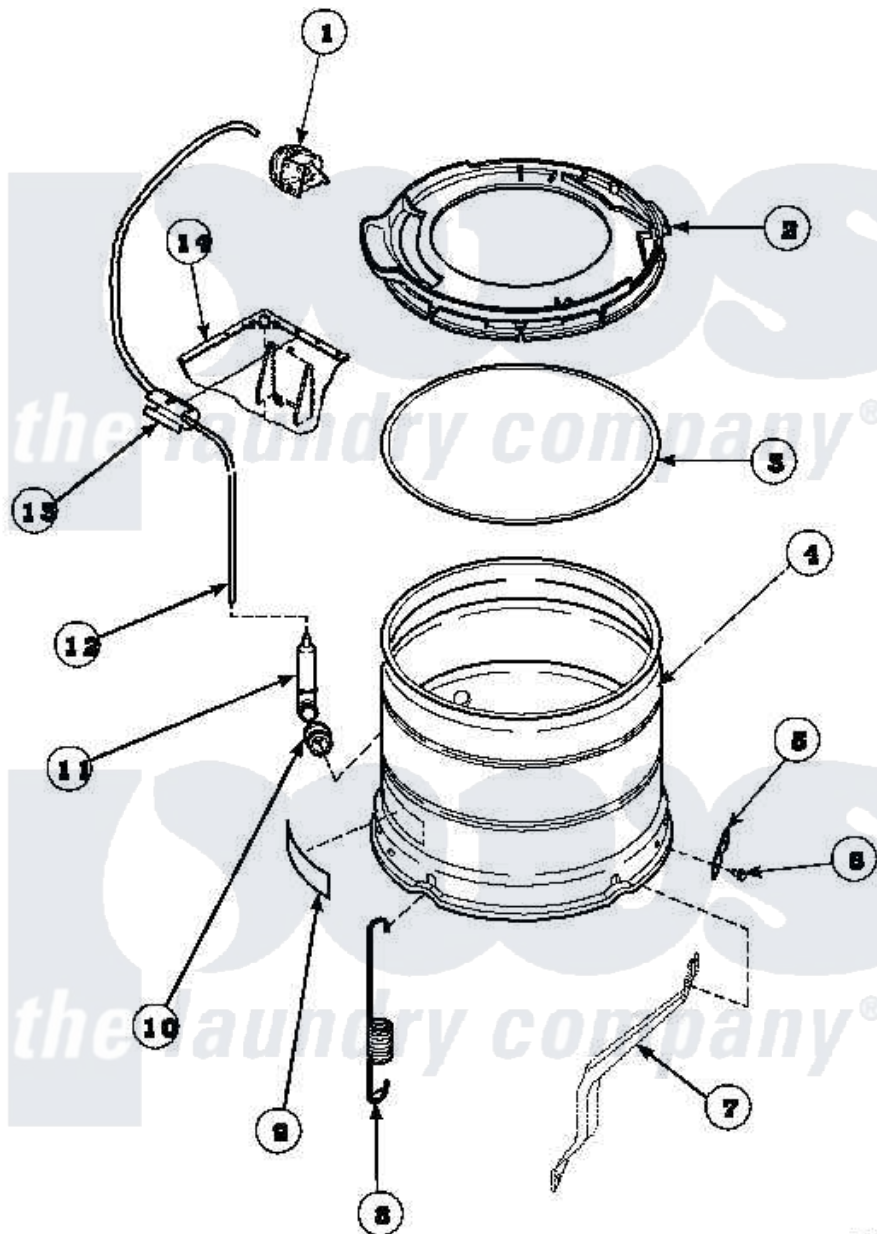

Amana LW2501L2 (BOM: PLW2501L2 A) 21 - OUTER TUB, COVER AND PRESSURE HOSE

Amana Residential Amana LW2501L2 (BOM: PLW2501L2 A) Washer Parts Parts Diagram 21 - OUTER TUB, COVER AND PRESSURE HOSE

Click on the part number to view part

Item	Original Part Number	Replaced By	Status	Part Description
1	36045	40055101		Switch, Pressure
2	36025P			Assembly, Tub Cover and Gasket
3	32857			Gasket, Tub Cover Small
4	34438P			Assembly, Outer Tub
5	27926			Plate, Leg .063
6	35369	40128701		Screw, 5/16-18 X .50
7	34471		Not Available	LEG,SUPPORT
8	35948			Spring, Leg-Large Tub
9	500049		Not Available	STICKER
10	29175	40037801		Grommet
11	30907	40008501		Assembly, Pressure Bulb
12	29213	39125		Tubing 31
13	36985		Not Available	CLIP, HOSE
14	34475P		Not Available	CABINET