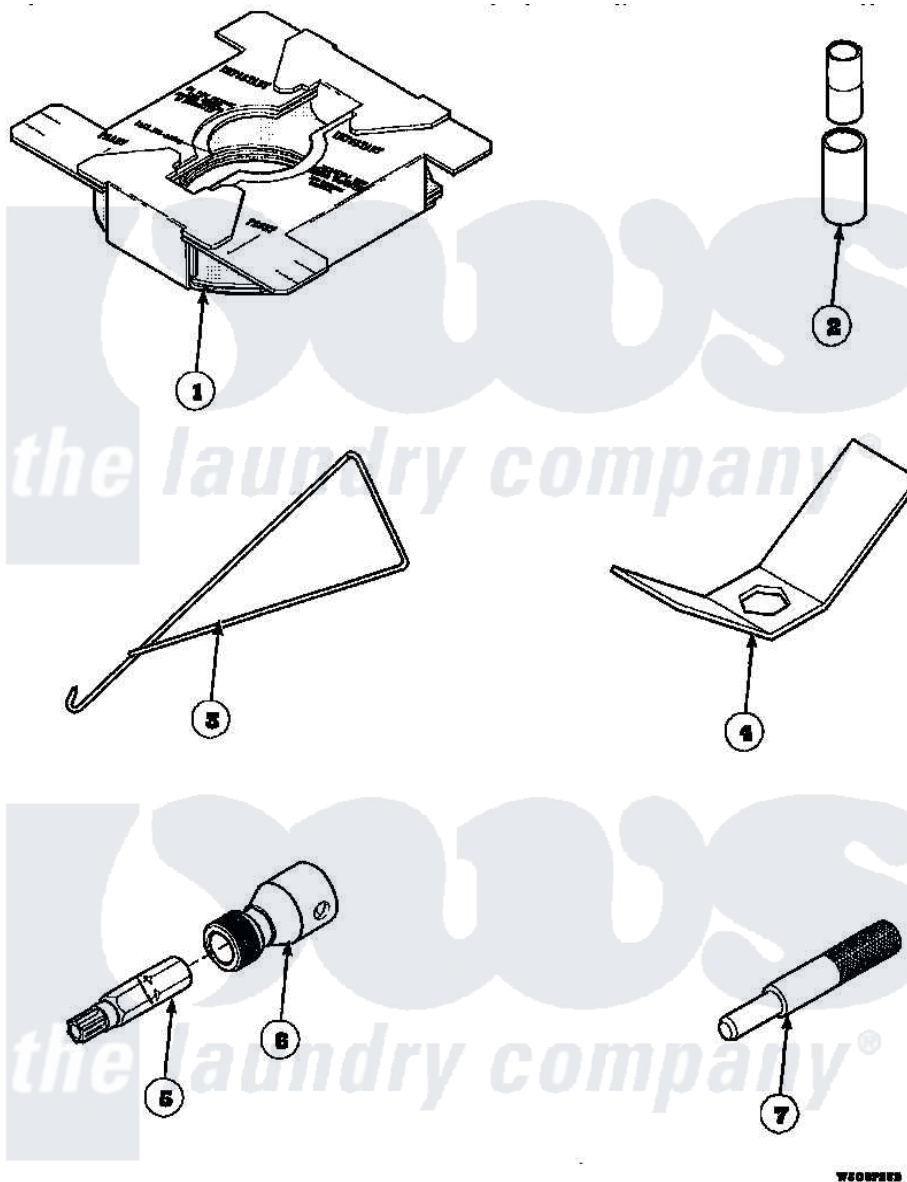

# Amana LW2501L2 (BOM: PLW2501L2 A) 24 - SPECIAL TOOLS

Amana Residential Amana LW2501L2 (BOM: PLW2501L2 A) Washer Parts Parts Diagram 24 - SPECIAL TOOLS

Click on the part number to view part

Item	Original Part Number	Replaced By	Status	Part Description
1	36926		Not Available	BRACE, SHIPPING
2	<a href="#">242P4</a>			Installer, Spring
3	289P4	<a href="#">321P4</a>		Hook, Spring
4	237P4	<a href="#">306P4</a>		Hex Wrench
5	<a href="#">282P4</a>			T25 Tamper Resistant Bit
6	<a href="#">24161</a>			Torx Bit Holder
7	305P4		Not Available	TOOL, TRANSMISSION PI
NI	555P3	<a href="#">725P3</a>		Kit