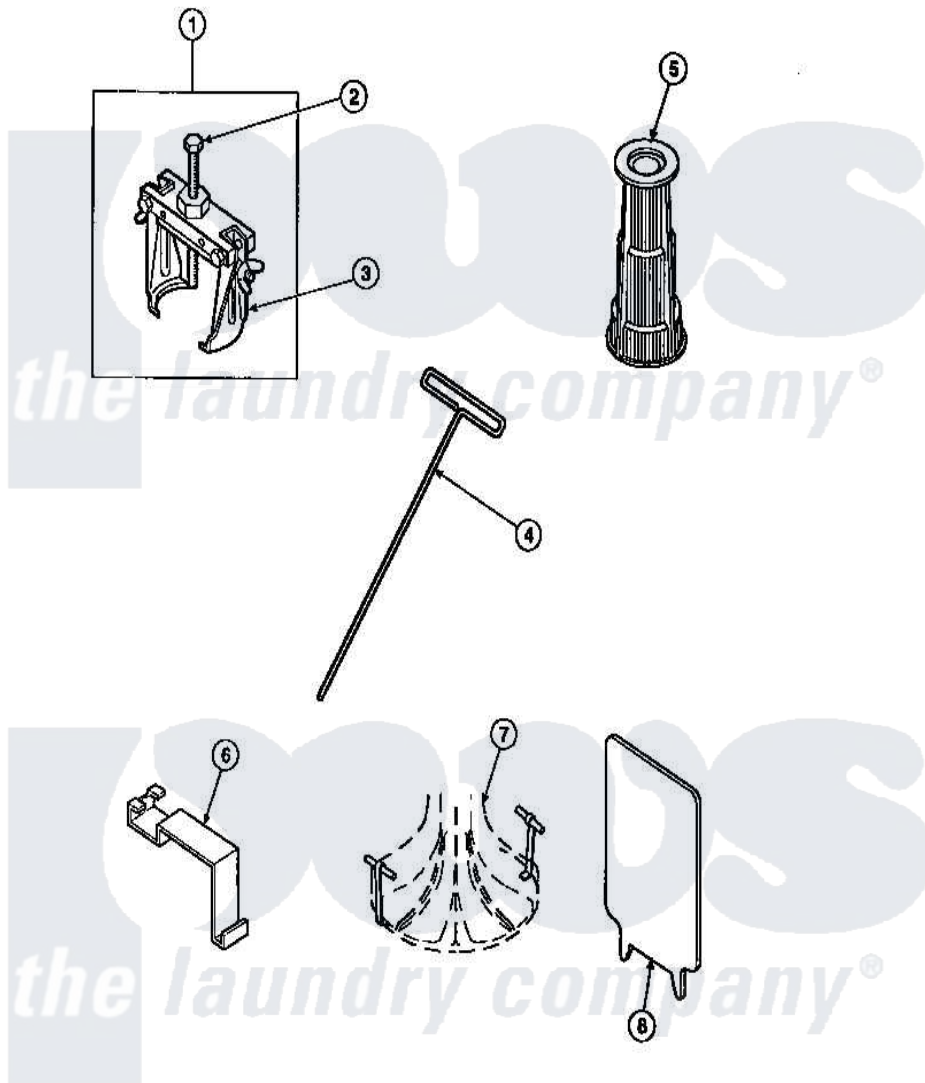

Amana LW2501L2 (BOM: PLW2501L2 A) 25 - SPECIAL TOOLS

Amana Residential Amana LW2501L2 (BOM: PLW2501L2 A) Washer Parts Parts Diagram 25 - SPECIAL TOOLS

[Click on the part number to view part](#)

Item	Original Part Number	Replaced By	Status	Part Description
1	294P4			Bell Tool
2	294P4B			Drive Bell Bolt
3	294P4A			Jaw, Drive Bell Tool
4	291P4		Not Available	WRENCH, T - ALLEN
5	293P4			Seal Tool
6	273P4			Tub Cover Gasket Tool
7	254P4P			Agitator Hooks
8	272P4			Tool, Lid Switch Instal
NI	555P3	725P3		Kit