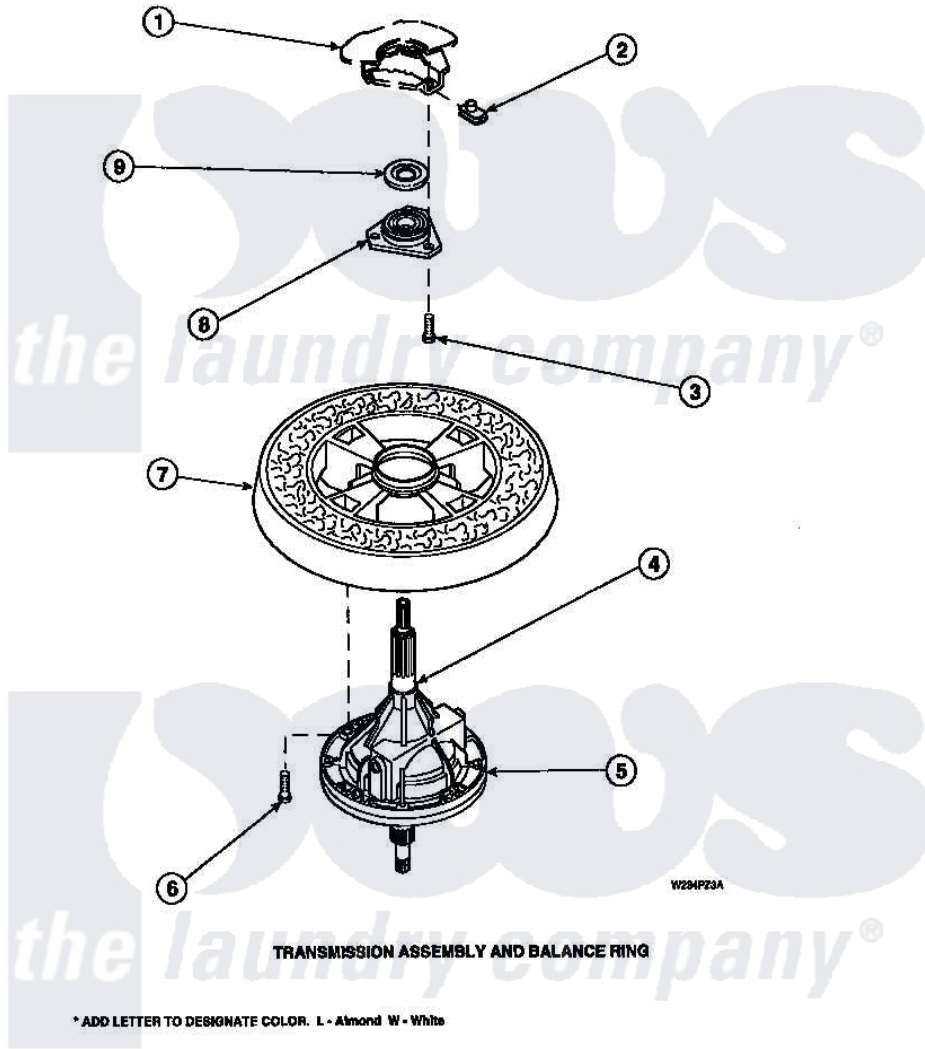

Amana LW2501L2 (BOM: PLW2501L2 A) 27 - TRANSMISSION ASSY AND BALANCE RING

Amana Residential Amana LW2501L2 (BOM: PLW2501L2 A) Washer Parts Parts Diagram 27 - TRANSMISSION ASSY AND BALANCE RING

Click on the part number to view part

Item	Original Part Number	Replaced By	Status	Part Description
1	34438P			Assembly, Outer Tub
2	27222			Nut, Retainer 5/16-18
3	36991	3400500		Bolt, 3405245 5/16-18 X 3/4
4	27604P			Never-Seeze 1 Oz Tube
5	34526P			Assembly, Transmission
6	37047		Not Available	SCREW, CAP
7	34731		Not Available	ASSY,BALANCE RING-COMPL
8	27182	40004201P		Main Bearing Assembly
9	27187			Flinger