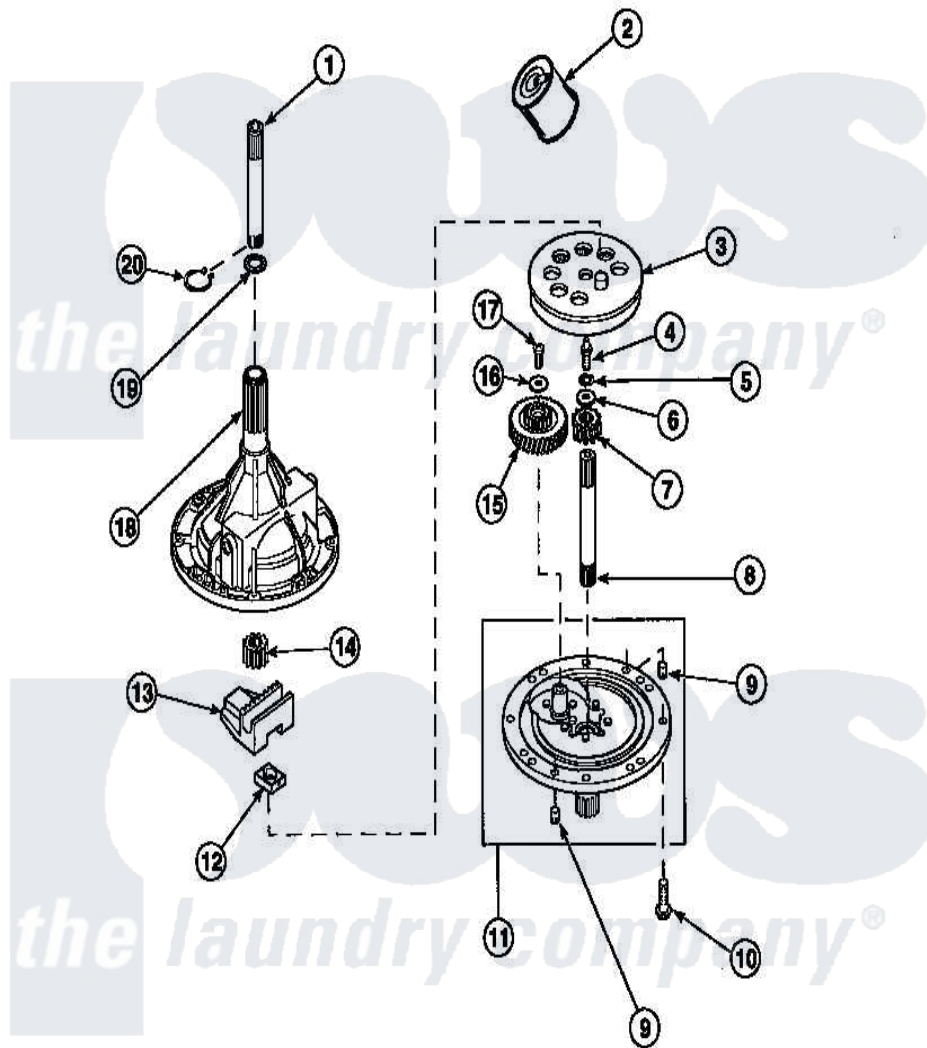

Amana LW2501L2 (BOM: PLW2501L2 B) 01 - 34526P TRANSMISSION ASSY

Amana Residential Amana LW2501L2 (BOM: PLW2501L2 B) Washer Parts Parts Diagram 01 - 34526P TRANSMISSION ASSY

Click on the part number to view part

Item	Original Part Number	Replaced By	Status	Part Description
1	Y36570			Shaft, Output
2	27243P			Oil, CW Transmission F-
3	26577			Assembly, Gear And Stud
4	27030		Not Available	SCREW, 1/4-20 SPECIAL
5	21456			Lockwasher, 1/4 Intshkp
6	26509	40041501		Washer
7	36562			Pinion, Drive
8	34853			Shaft, Input
9	27172			Pin, Dowel
10	32814		Not Available	SCREW, 1/4-20X7/8 SERRA
11	38290			Assembly, Cover
12	26493			Slide
13	Y31526			Rack
14	27003			Pinion, Agitator
15	29161			Gear, Reduction

16	29260	Not Available	WASHER
17	29273		Screw, 1/4-20 X 3/8
18	33223	Not Available	ASSY, TRANSMISSION CASE
19	35092		Washer, 3628id X 1.00 X .056
20	27197		Ring, Retaining
NI	37577P	Not Available	SEALANT