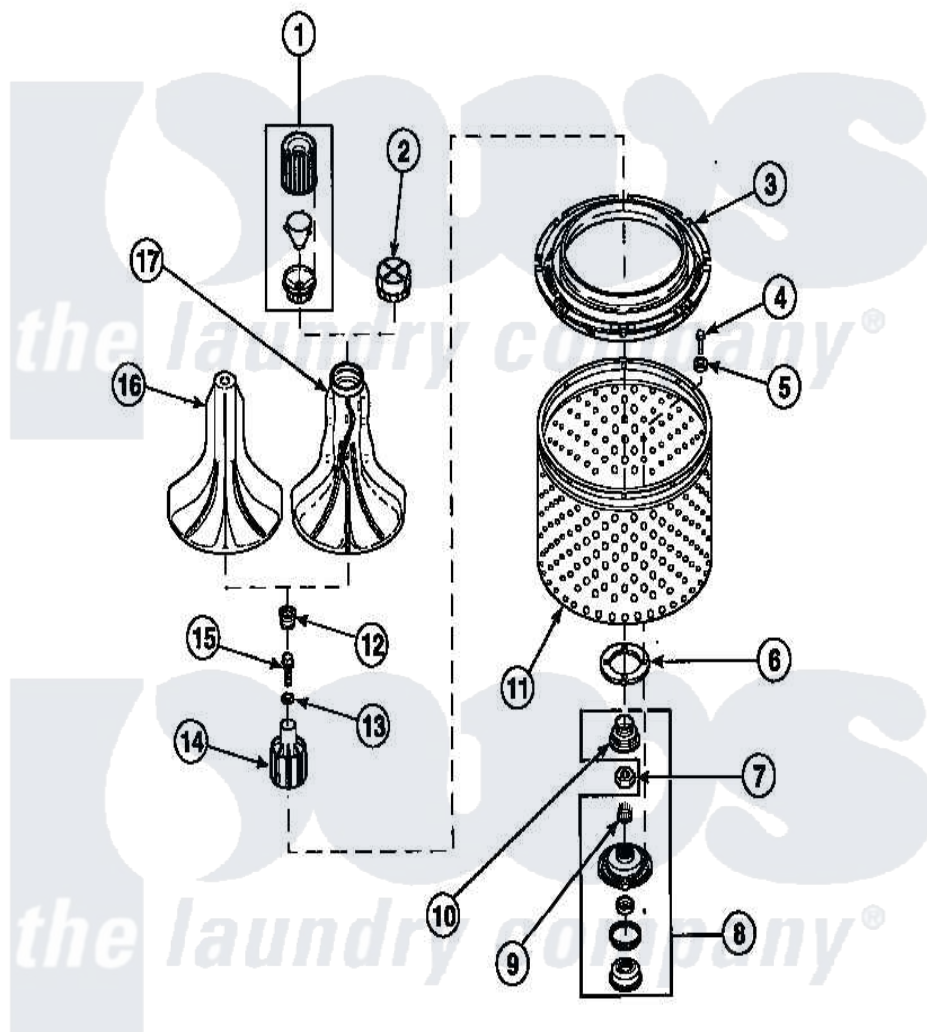

**Amana LW2501L2 (BOM: PLW2501L2 B) 02 - AGITATOR/DRIVE  
BELL/SEAL KIT/TUB & HUB**

Amana Residential Amana LW2501L2 (BOM: PLW2501L2 B) Washer Parts Parts Diagram 02 - AGITATOR/DRIVE  
BELL/SEAL KIT/TUB & HUB  
Click on the part number to view part

Item	Original Part Number	Replaced By	Status	Part Description
1	36542	<a href="#">40002101W</a>		Assembly, Fabric Softner
2	<a href="#">36515</a>			Cap, Agitator
3	<a href="#">35035</a>			Guard, Clothes
4	27202	<a href="#">W10116787</a>		Screw
5	<a href="#">28094</a>			Gasket
7	Y29220	<a href="#">40016301</a>		Nut, Lock
9	29728	<a href="#">40008301</a>		Insert, Spline
10	36425	<a href="#">40016101</a>		Seal, Bell Drive
12	36511	<a href="#">40008401</a>		Plug, Bell
13	<a href="#">36472</a>			O-Ring
15	34288	<a href="#">40065102</a>		Screw, Shoulder 1/4
16	<a href="#">33513</a>			Agitator, Short-Coin
17	33174	<a href="#">40000501W</a>		Agitator, Flex Vane