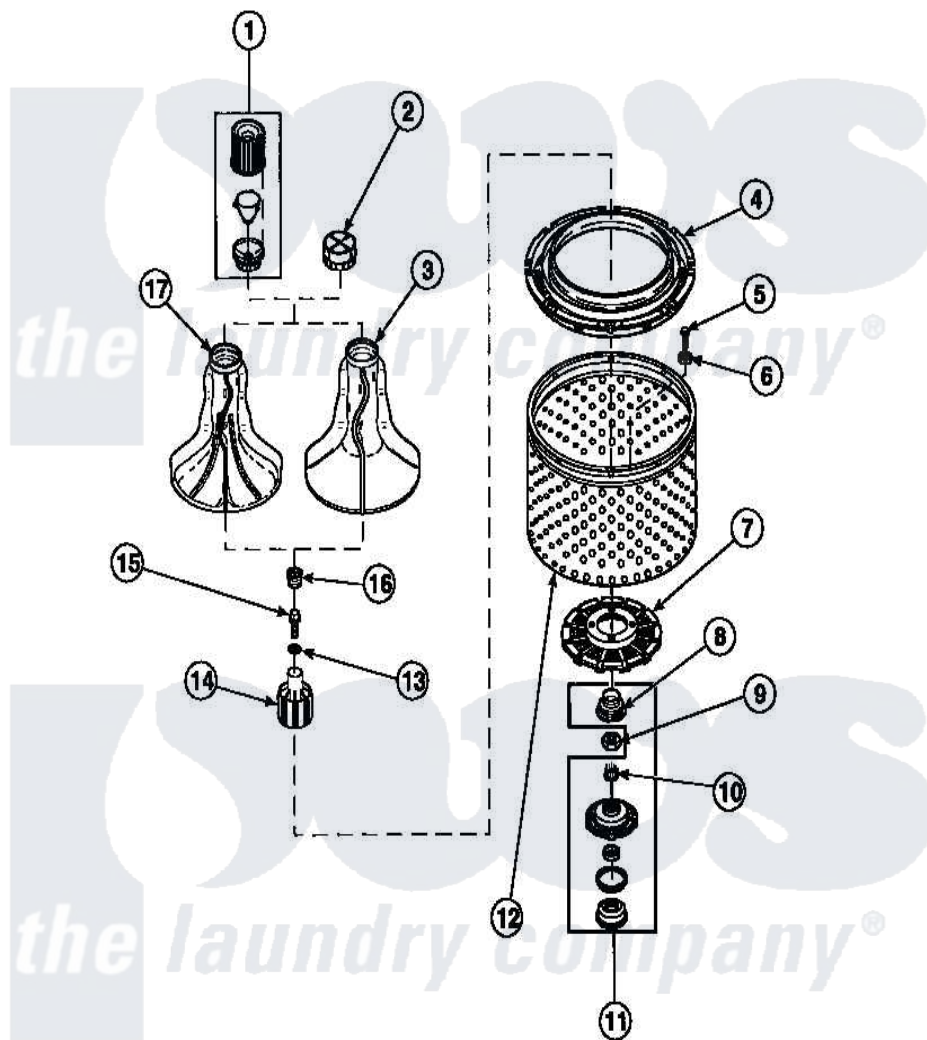

**Amana LW2501L2 (BOM: PLW2501L2 B) 03 - AGITATOR/DRIVE
BELL/SEAL KIT/TUB & HUB**

Amana Residential Amana LW2501L2 (BOM: PLW2501L2 B) Washer Parts Parts Diagram 03 - AGITATOR/DRIVE
BELL/SEAL KIT/TUB & HUB
Click on the part number to view part

Item	Original Part Number	Replaced By	Status	Part Description
1	36542	40002101W		Assembly, Fabric Softner
2	36515			Cap, Agitator
4	35035			Guard, Clothes
5	27202	W10116787		Screw
6	28094			Gasket
7	32998	39371		Filter Lin
8	36425	40016101		Seal, Bell Drive
9	Y29220	40016301		Nut, Lock
10	29728	40008301		Insert, Spline
11	495P3	R9900552		Hub And Seal
12	34518P		Not Available	WASHTUB STAINLESS STEEL
"	33503P	39240P		Wash Tub
13	36472			O-Ring
14	36443P	R9900189		Kit, Drive Bell And Seal

15 34288

[40065102](#)

Screw, Shoulder 1/4

16 36511

[40008401](#)

Plug, Bell

17 33174

[40000501W](#)