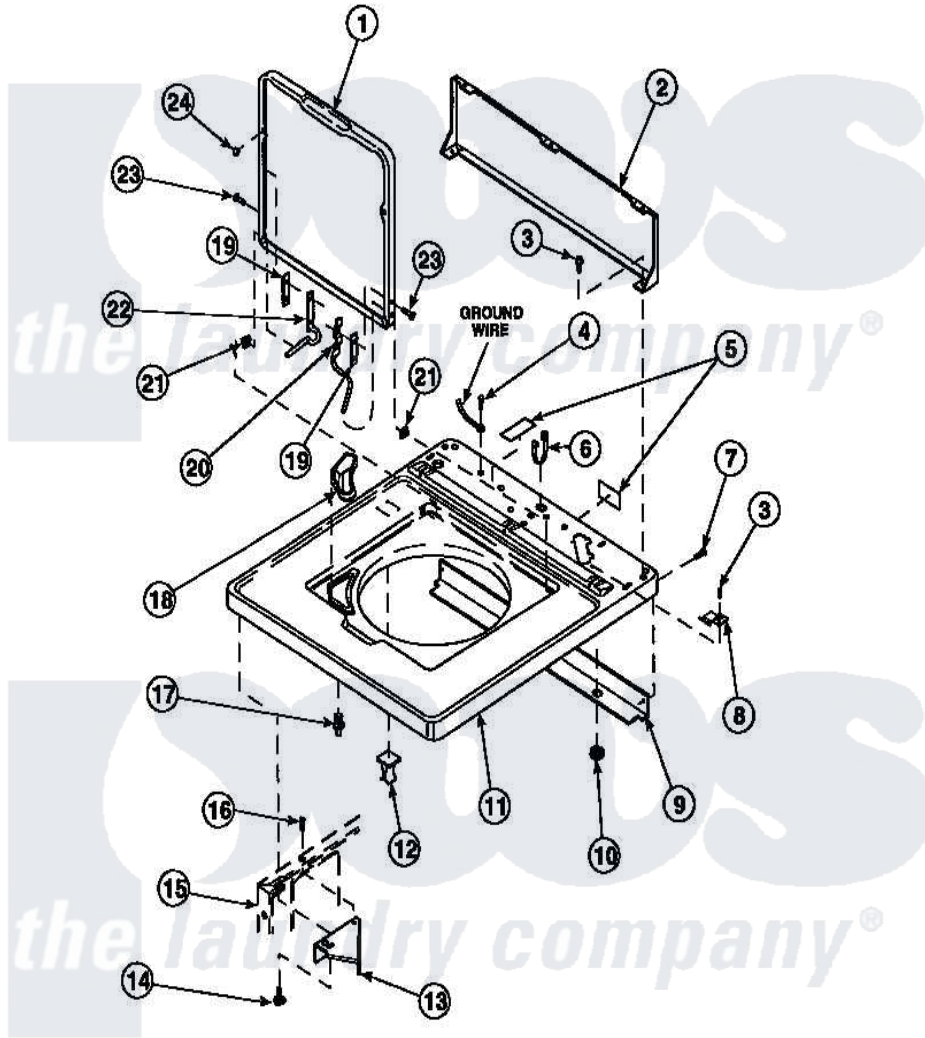

Amana LW2501L2 (BOM: PLW2501L2 B) 05 - CAB TOP/LOADING DR & CTRL HOOD REAR PAN

Amana Residential Amana LW2501L2 (BOM: PLW2501L2 B) Washer Parts Parts Diagram 05 - CAB TOP/LOADING DR & CTRL HOOD REAR PAN
 Click on the part number to view part

Item	Original Part Number	Replaced By	Status	Part Description
2	34903		Not Available	PANEL, BACK HOOD (USE 37782)
3	23962	W10116760		Screw
4	52909			Screw, 10B-16 X 1/2 HeX
6	21903	211881		Grommet, Cord Part Not Used-Gas Models Only
7	27196	27001200		Screw
8	35887	40063901		Clip, Hold Down
11	34902P		Not Available	TOP
12	36519		Not Available	CLIP
13	36034			Bracket, Director-Module
14	Y31644	27001200		Screw
15	34475P		Not Available	CABINET
16	36035		Not Available	SCREW,8-18X3/8 PHIL FLT HD
17	56534			Barrel, Support