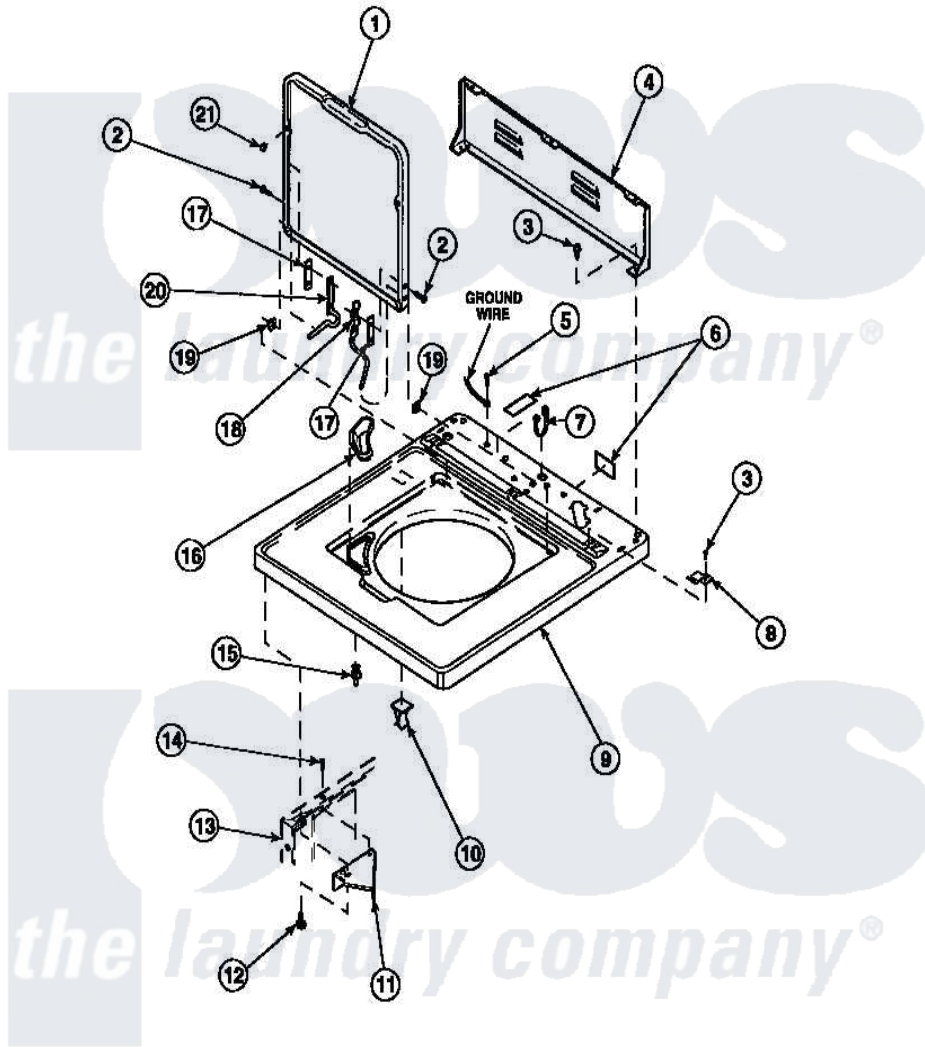

Amana LW2501L2 (BOM: PLW2501L2 B) 06 - CAB TOP/LOADING DR & CTRL HOOD REAR PAN

Amana Residential Amana LW2501L2 (BOM: PLW2501L2 B) Washer Parts Parts Diagram 06 - CAB TOP/LOADING DR & CTRL HOOD REAR PAN
 Click on the part number to view part

Item	Original Part Number	Replaced By	Status	Part Description
1	33541P		Not Available	LID
2	34337	W10119828		Screw, Lid Hinge Mounting
3	23962	W10116760		Screw
4	34903		Not Available	PANEL, BACK HOOD (USE 37782)
5	52909			Screw, 10B-16 X 1/2 HeX
6	24903		Not Available	STICKER,DISCONNECT POW
7	21903	211881		Grommet, Cord Part Not Used-Gas Models Only
8	35887	40063901		Clip, Hold Down
9	34902P		Not Available	TOP
10	36519		Not Available	CLIP
11	36034			Bracket, Director-Module
12	Y31644	27001200		Screw
13	34475P		Not Available	CABINET

14	36035	Not Available	SCREW,8-18X3/8 PHIL FLT HD
15	56534		Barrel, Support
16	34776	Not Available	DISPENSER,BLEACH
17	34338		Gasket, Hinge
18	36437		Hinge, Lid R
19	33446	4008201	Bushing, Hinge
20	36513		Hinge, Left
21	21685	40038001	Bumper