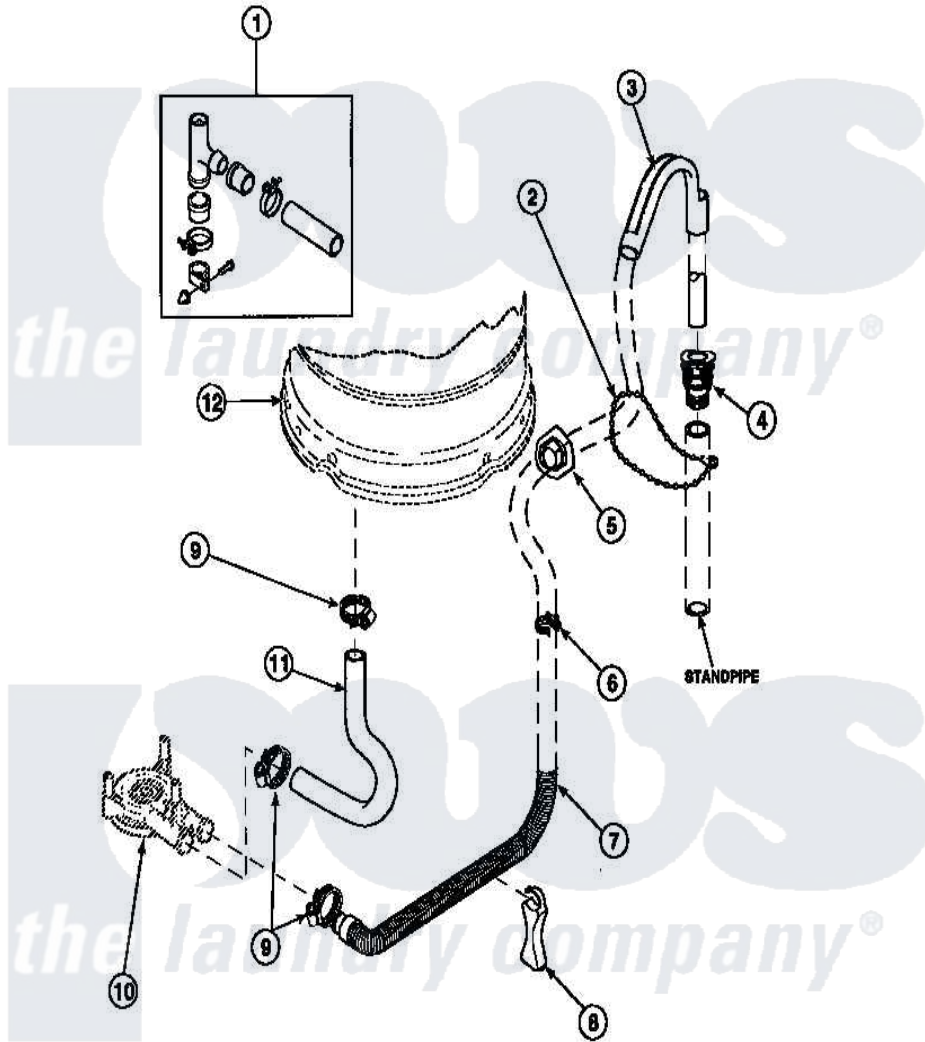

Amana LW2501L2 (BOM: PLW2501L2 B) 07 - DRAIN HOSE AND SIPHON BREAK

Amana Residential Amana LW2501L2 (BOM: PLW2501L2 B) Washer Parts Parts Diagram 07 - DRAIN HOSE AND SIPHON BREAK

Click on the part number to view part

Item	Original Part Number	Replaced By	Status	Part Description
1	562P3	76660		Break-Sphn
2	33489	8539404		Tie-Wire
3	33615	22003814		Retainer, Drain Hose
4	36878	40008101		Adapter, Standpipe
5	32219			Relief, Strain
6	36014			Clip, Retainer-Hose
7	37245	40053901		Hose, Drain
8	36522			Hose Support
"	35487			Support, Hose
9	36802	285655		Clamp, Hose
10	36863P	27001233		Pump
11	35753			Hose, Tub To Pump-Ddp
12	34438P			Assembly, Outer Tub