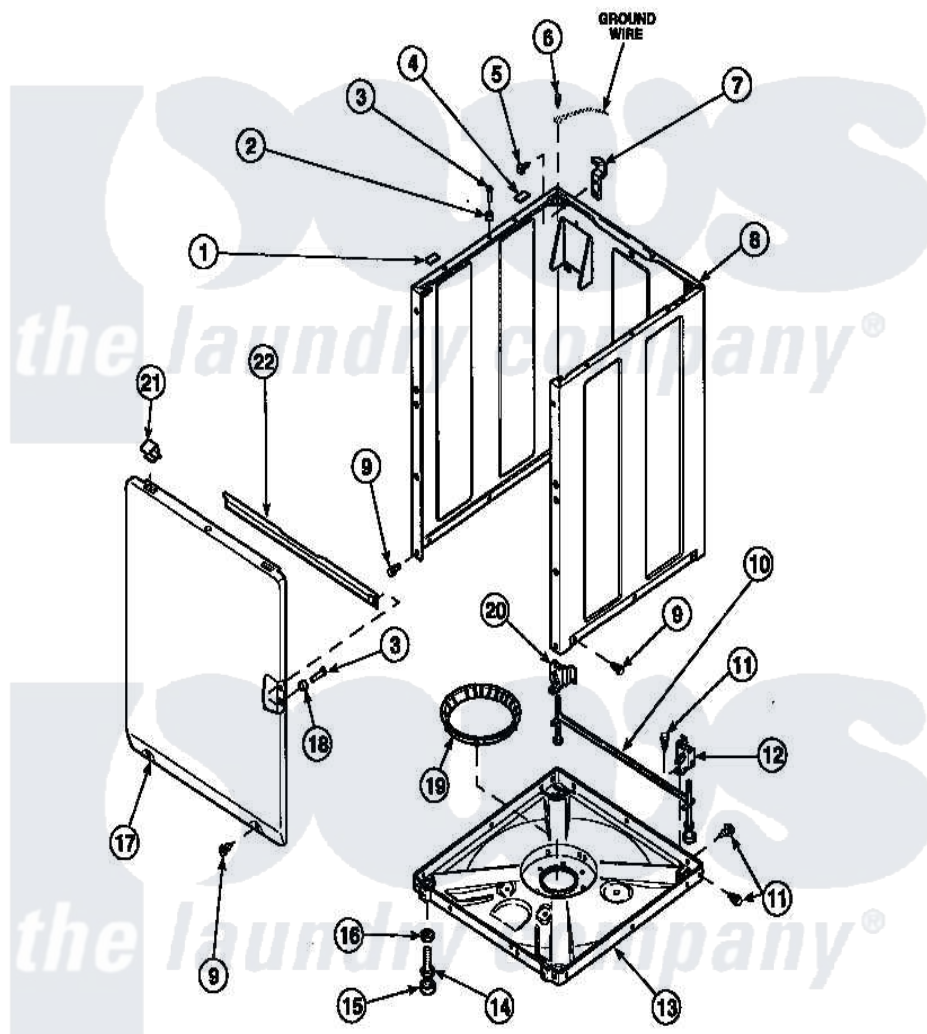

Amana LW2501L2 (BOM: PLW2501L2 B) 08 - FRONT PANEL, BASE ASSY AND CABINET ASSY

Amana Residential Amana LW2501L2 (BOM: PLW2501L2 B) Washer Parts Parts Diagram 08 - FRONT PANEL, BASE ASSY AND CABINET ASSY
 Click on the part number to view part

Item	Original Part Number	Replaced By	Status	Part Description
1	Y56128			Pad, Bumper
2	56079	505187		Locator, Panel
3	32671	Y014874		Screw, Idler Arm And Sleeve
4	36226			Pad, Bumper .25
5	34499		Not Available	SCREW, No.10B X 1/4 TAP IN HX
6	23962	W10116760		Screw
7	Y27103			Hinge, Hold-Down Lug
8	34475P		Not Available	CABINET
9	27196	27001200		Screw
10	34443			Assembly, Leg And Stabilizer
11	35148		Not Available	SCREW, 1/4-14 X 3/8 HX HD
12	36036		Not Available	BRACKET, SLL-RIGHT
13	36599P			Assembly Nut/ Leg Base
"	34434P			Assembly Nut/Leg Base

14	Y34319	22003428	Leg, Adjustable
15	34318	40016001	Foot, Rubber
16	Y21899	40038101	Nut, Leg
17	34656P	Not Available	NOT GOOD No. SEE NOTE PNL, FRONT
18	28102		Locator, Panel
19	36108	Not Available	SNUBBER PAD & ISOLATOR
20	36037		Bracket, SII-Left
21	35865		Clip, Hold-Down Front Panel
22	Y35097	Not Available	BRACE, FRT PNL