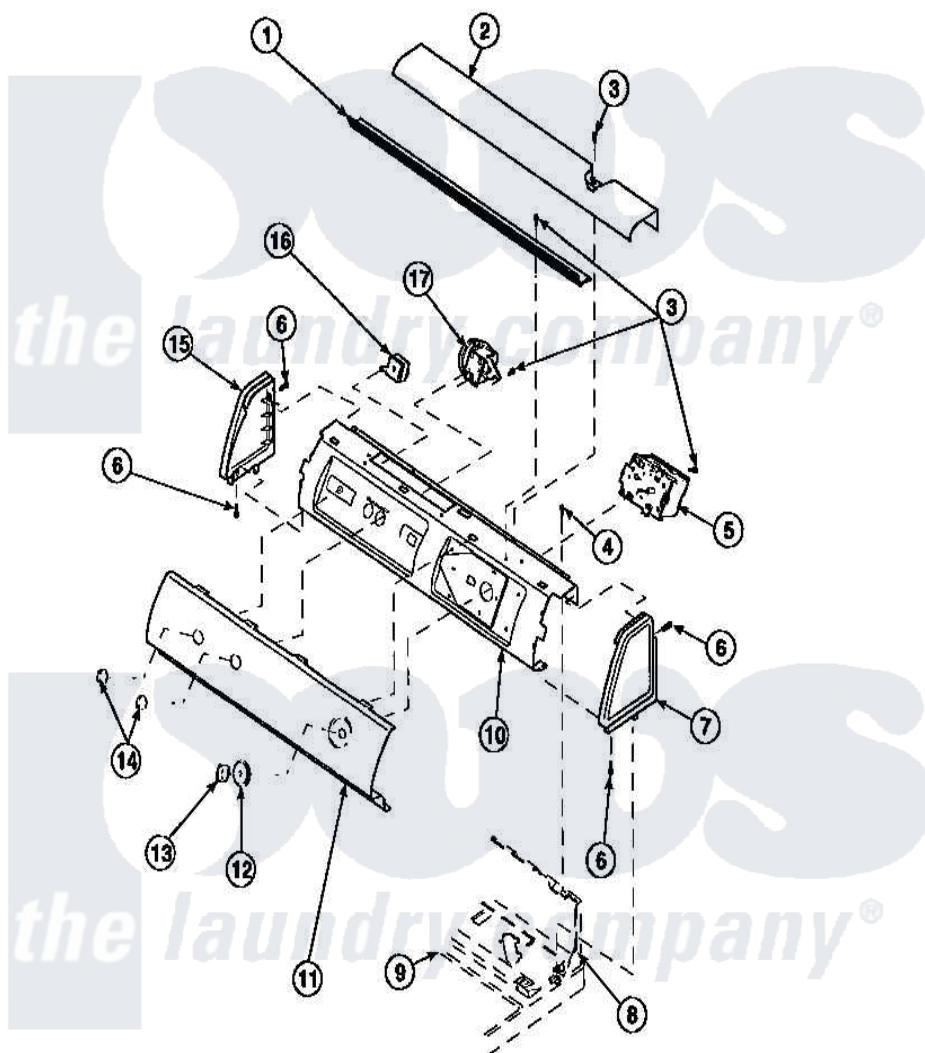

Amana LW2501L2 (BOM: PLW2501L2 B) 09 - GRAPHIC PANEL, CTRL  
MTG PLATE AND CTRLS

Amana Residential Amana LW2501L2 (BOM: PLW2501L2 B) Washer Parts Parts Diagram 09 - GRAPHIC PANEL, CTRL  
MTG PLATE AND CTRLS

[Click on the part number to view part](#)

Item	Original Part Number	Replaced By	Status	Part Description
1	Y34826		Not Available	DIFFUSER,LAMP-CLEAR
2	34823		Not Available	COVER, TOP
3	23962	<a href="#">W10116760</a>		Screw
4	34904	<a href="#">489355</a>		Screw, 8 X 1/2
5	31239	<a href="#">31239P</a>		Timer 3 Cycle Package
6	501086	<a href="#">90767</a>		Screw, 8A X 3/8 HeX Washer Head Tapping
7	34815		Not Available	PANEL, END R.H. (BLK)
8	34903		Not Available	PANEL, BACK HOOD (USE 37782)
9	34902P		Not Available	TOP
10	34821		Not Available	CONTROL MOUNTING PLATE
11	Y36614		Not Available	PANEL, GRAPHICS
12	<a href="#">34848</a>			Assembly, Timer Skirt
13	34844		Not Available	KNOB,TIMER

14 [34847](#)  
15 [34816](#)  
16 [35115](#)  
17 36045

[40055101](#)

Assembly, Knob-Rotary  
Panel, End  
Switch, TemPerature 3 P  
Switch, Pressure