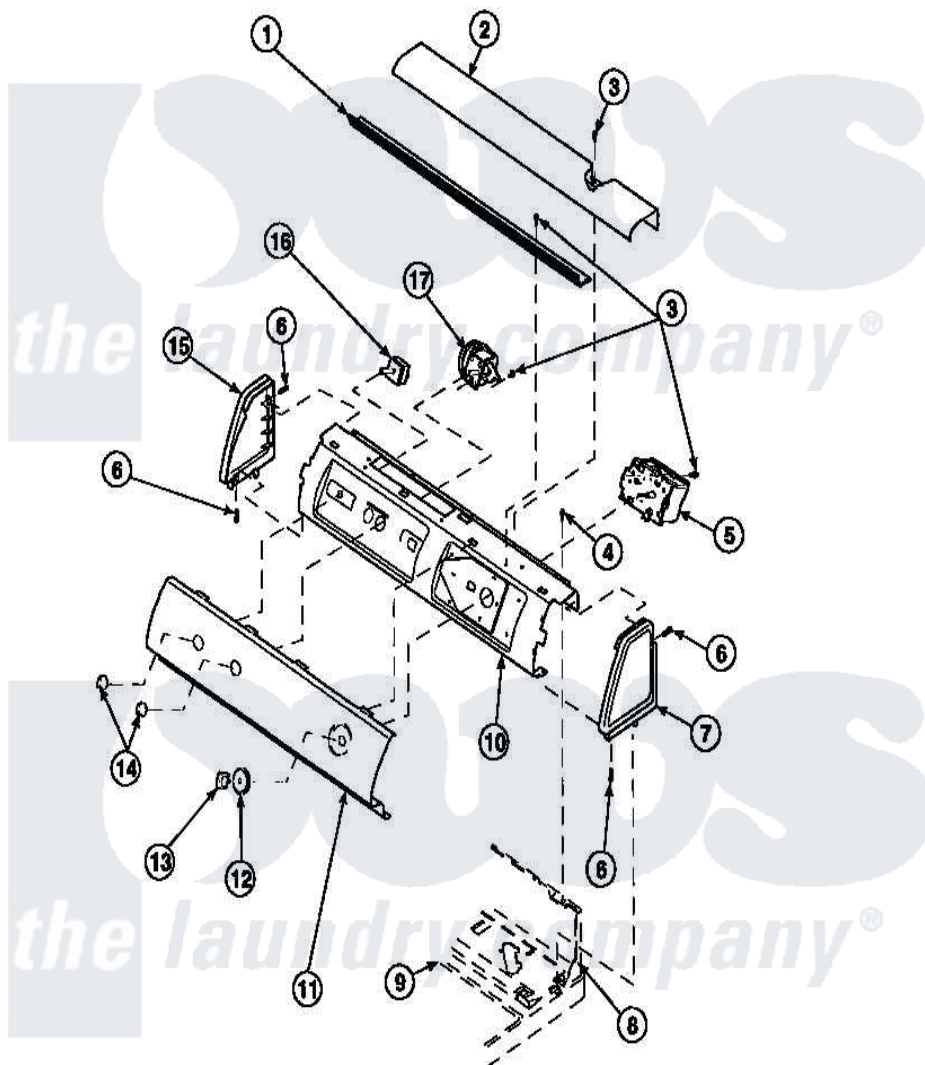

Amana LW2501L2 (BOM: PLW2501L2 B) 10 - GRAPHIC PANEL, CTRL
MTG PLATE AND CTRLS

Amana Residential Amana LW2501L2 (BOM: PLW2501L2 B) Washer Parts Parts Diagram 10 - GRAPHIC PANEL, CTRL
MTG PLATE AND CTRLS

Click on the part number to view part

Item	Original Part Number	Replaced By	Status	Part Description
1	Y34826		Not Available	DIFFUSER,LAMP-CLEAR
3	23962	W10116760		Screw
4	34904	489355		Screw, 8 X 1/2
5	31239	31239P		Timer 3 Cycle Package
6	501086	90767		Screw, 8A X 3/8 HeX Washer Head Tapping
8	34903		Not Available	PANEL, BACK HOOD (USE 37782)
9	34902P		Not Available	TOP
10	34821		Not Available	CONTROL MOUNTING PLATE
16	35115			Switch, TemPerature 3 P
17	36045	40055101		Switch, Pressure