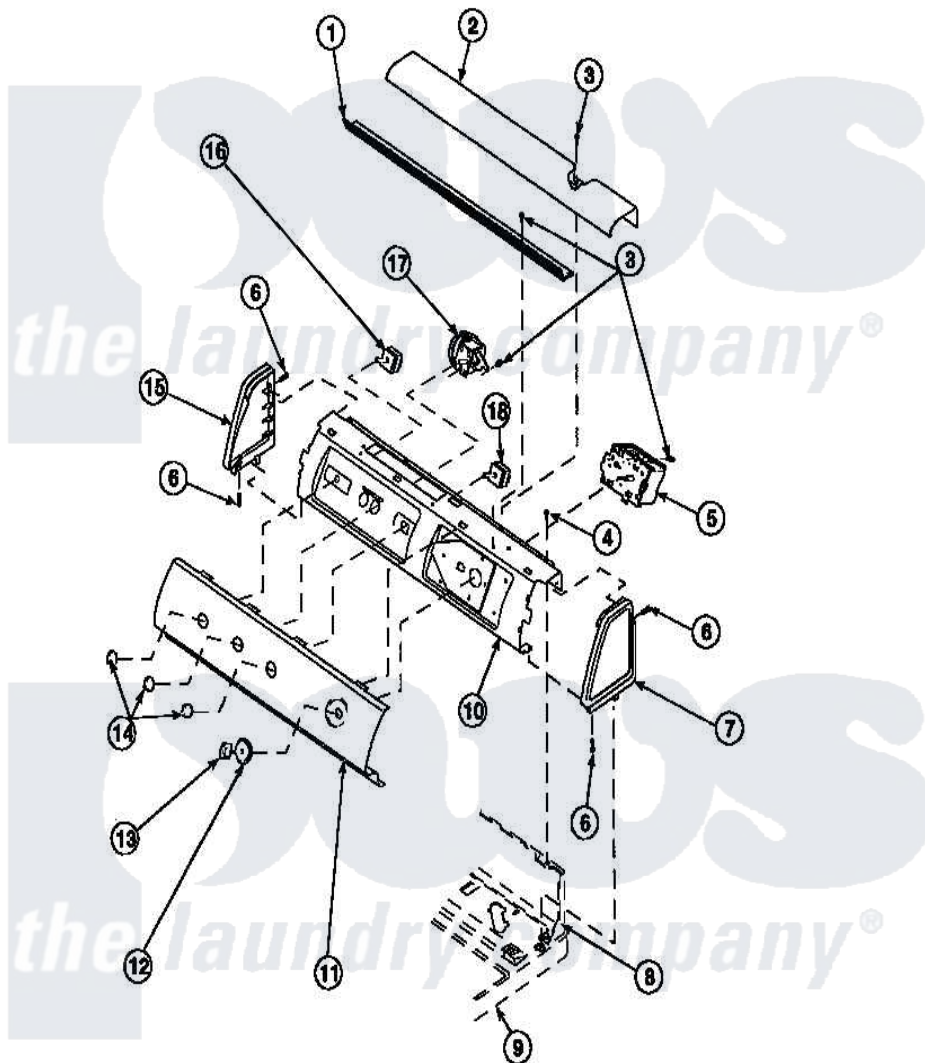

Amana LW2501L2 (BOM: PLW2501L2 B) 11 - GRAPHIC PANEL, CTRL
MTG PLATE AND CTRLS

Amana Residential Amana LW2501L2 (BOM: PLW2501L2 B) Washer Parts Parts Diagram 11 - GRAPHIC PANEL, CTRL
MTG PLATE AND CTRLS
Click on the part number to view part

Item	Original Part Number	Replaced By	Status	Part Description
1	Y34826		Not Available	DIFFUSER,LAMP-CLEAR
3	23962	W10116760		Screw
4	34904	489355		Screw, 8 X 1/2
6	501086	90767		Screw, 8A X 3/8 HeX Washer Head Tapping
8	34903		Not Available	PANEL, BACK HOOD (USE 37782)
9	34902P		Not Available	TOP
10	34821		Not Available	CONTROL MOUNTING PLATE
18	36045	40055101		Switch, Pressure