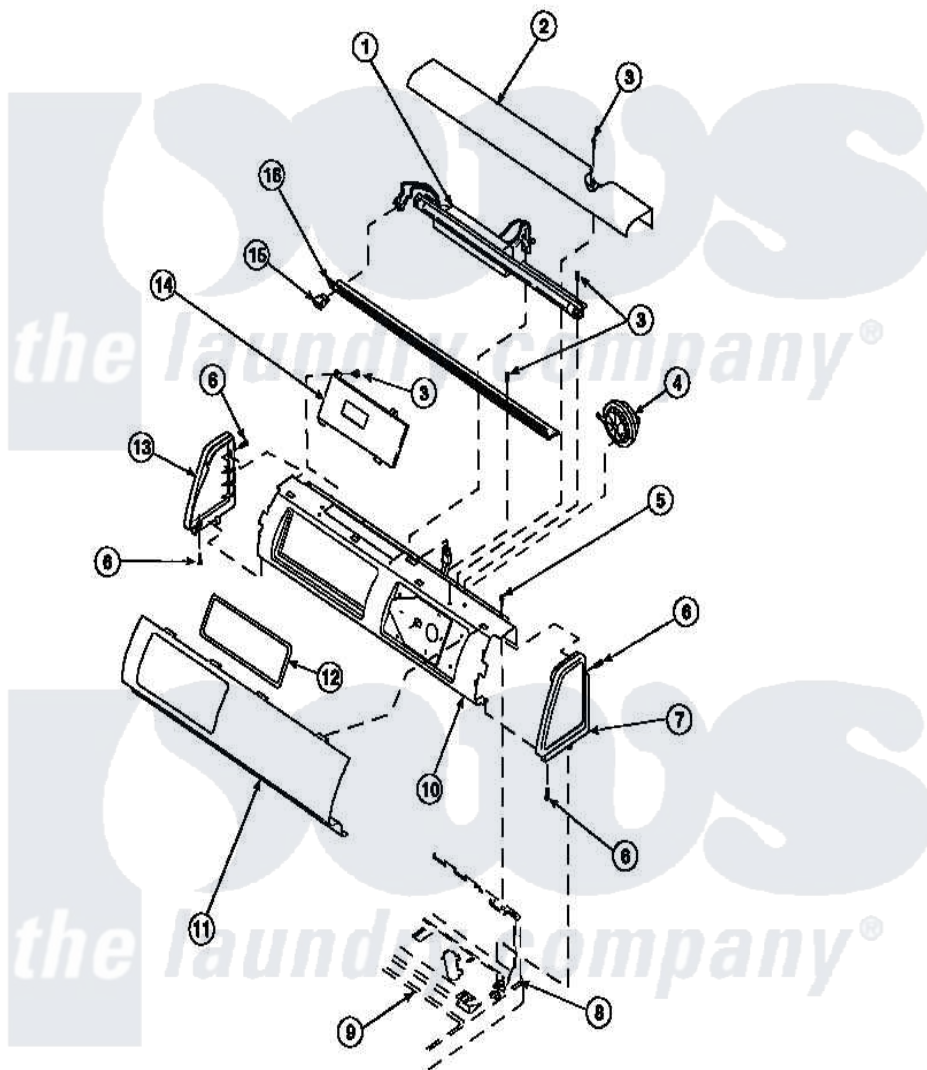

Amana LW2501L2 (BOM: PLW2501L2 B) 12 - GRAPHIC PANEL, CTRL
MTG PLATE AND CTRLS

Amana Residential Amana LW2501L2 (BOM: PLW2501L2 B) Washer Parts Parts Diagram 12 - GRAPHIC PANEL, CTRL
MTG PLATE AND CTRLS

[Click on the part number to view part](#)

Item	Original Part Number	Replaced By	Status	Part Description
3	23962	W10116760		Screw
5	34904	489355		Screw, 8 X 1/2
6	501086	90767		Screw, 8A X 3/8 HeX Washer Head Tapping
8	34903		Not Available	PANEL, BACK HOOD (USE 37782)
9	34902P		Not Available	TOP