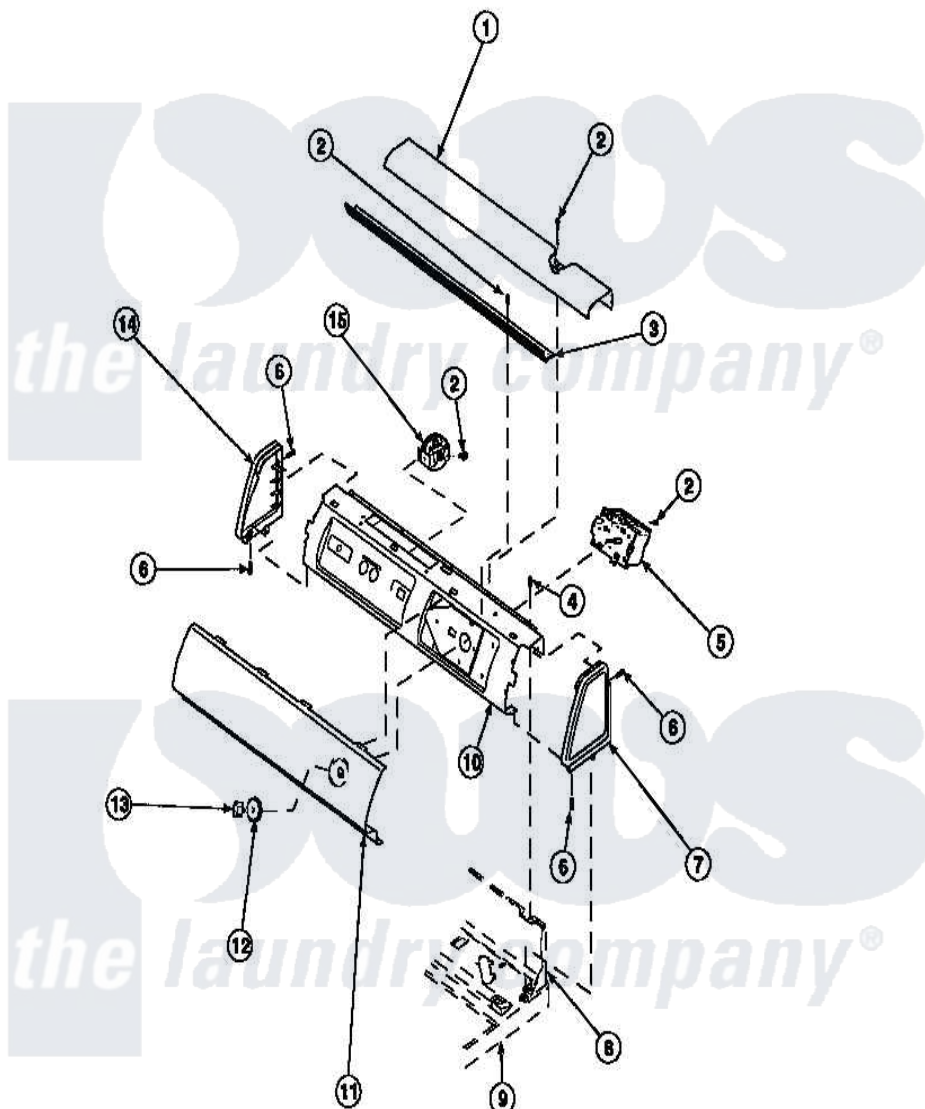

Amana LW2501L2 (BOM: PLW2501L2 B) 13 - GRAPHIC PANEL, CTRL
MTG PLATE AND CTRLS

Amana Residential Amana LW2501L2 (BOM: PLW2501L2 B) Washer Parts Parts Diagram 13 - GRAPHIC PANEL, CTRL
MTG PLATE AND CTRLS
Click on the part number to view part

Item	Original Part Number	Replaced By	Status	Part Description
1	34823		Not Available	COVER, TOP
2	23962	W10116760		Screw
3	Y34826		Not Available	DIFFUSER,LAMP-CLEAR
4	34904	489355		Screw, 8 X 1/2
6	501086	90767		Screw, 8A X 3/8 HeX Washer Head Tapping
7	34815		Not Available	PANEL, END R.H. (BLK)
8	34903		Not Available	PANEL, BACK HOOD (USE 37782)
9	34902P		Not Available	TOP
10	34821		Not Available	CONTROL MOUNTING PLATE
12	33817		Not Available	ASSY,TIMER SKIRT-BLACK
13	33897			Knob, Timer-Washer-Blac
14	34816			Panel, End