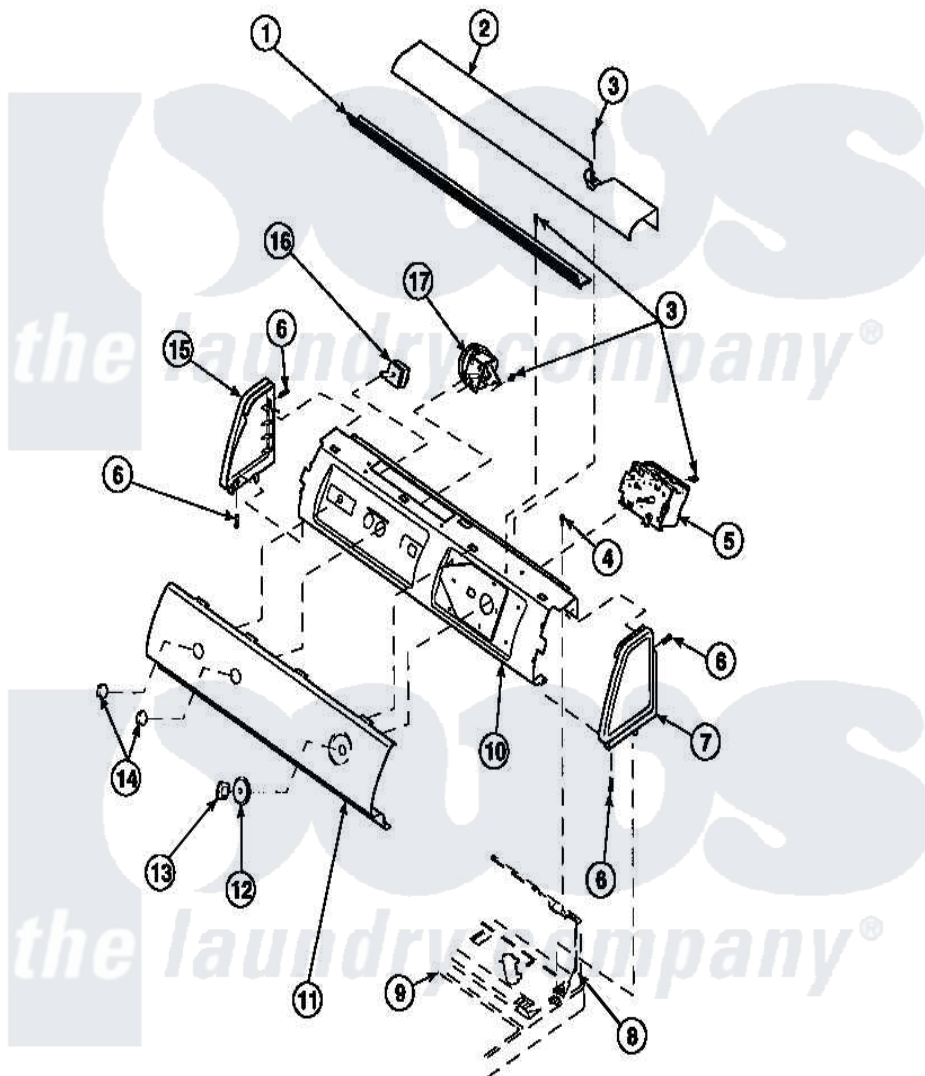

Amana LW2501L2 (BOM: PLW2501L2 B) 14 - GRAPHIC PANEL, CTRL  
MTG PLATE AND CTRLS

Amana Residential Amana LW2501L2 (BOM: PLW2501L2 B) Washer Parts Parts Diagram 14 - GRAPHIC PANEL, CTRL  
MTG PLATE AND CTRLS

Click on the part number to view part

Item	Original Part Number	Replaced By	Status	Part Description
1	Y34826		Not Available	DIFFUSER,LAMP-CLEAR
3	23962	<a href="#">W10116760</a>		Screw
4	31239	<a href="#">31239P</a>		Timer 3 Cycle Package
5	34904	<a href="#">489355</a>		Screw, 8 X 1/2
6	501086	<a href="#">90767</a>		Screw, 8A X 3/8 HeX Washer Head Tapping
8	34903		Not Available	PANEL, BACK HOOD (USE 37782)
9	34902P		Not Available	TOP
11	34821		Not Available	CONTROL MOUNTING PLATE
16	<a href="#">35115</a>			Switch, TemPerature 3 P
17	36045	<a href="#">40055101</a>		Switch, Pressure