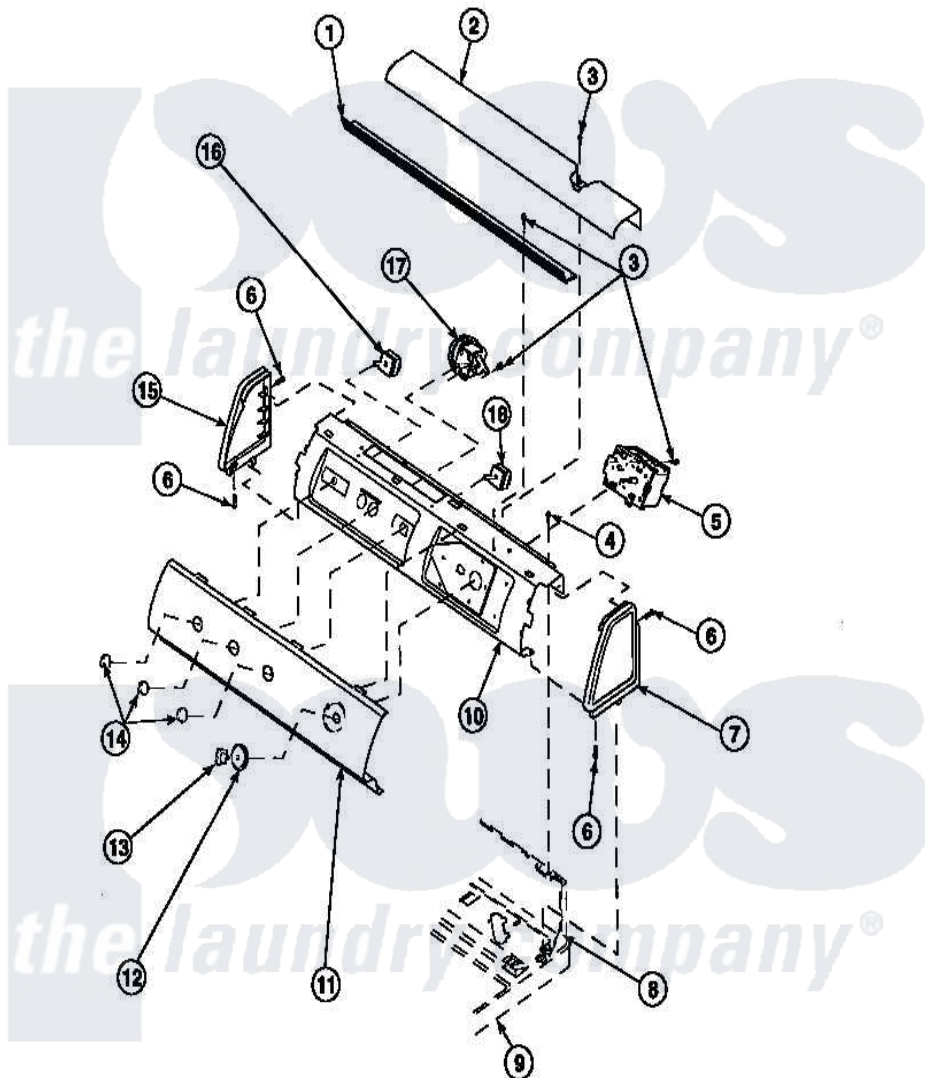

Amana LW2501L2 (BOM: PLW2501L2 B) 15 - GRAPHIC PANEL, CTRL MTG PLATE AND CTRLS

Amana Residential Amana LW2501L2 (BOM: PLW2501L2 B) Washer Parts Parts Diagram 15 - GRAPHIC PANEL, CTRL
MTG PLATE AND CTRLS
Click on the part number to view part

Item	Original Part Number	Replaced By	Status	Part Description
1	Y34826		Not Available	DIFFUSER,LAMP-CLEAR
2	34823		Not Available	COVER, TOP
3	23962	W10116760		Screw
4	34904	489355		Screw, 8 X 1/2
6	501086	90767		Screw, 8A X 3/8 HeX Washer Head Tapping
7	34815		Not Available	PANEL, END R.H. (BLK)
8	34903		Not Available	PANEL, BACK HOOD (USE 37782)
9	34902P		Not Available	TOP
10	34821		Not Available	CONTROL MOUNTING PLATE
12	34848			Assembly, Timer Skirt
13	34844		Not Available	KNOB,TIMER
14	34847			Assembly, Knob-Rotary
15	34816			Panel, End