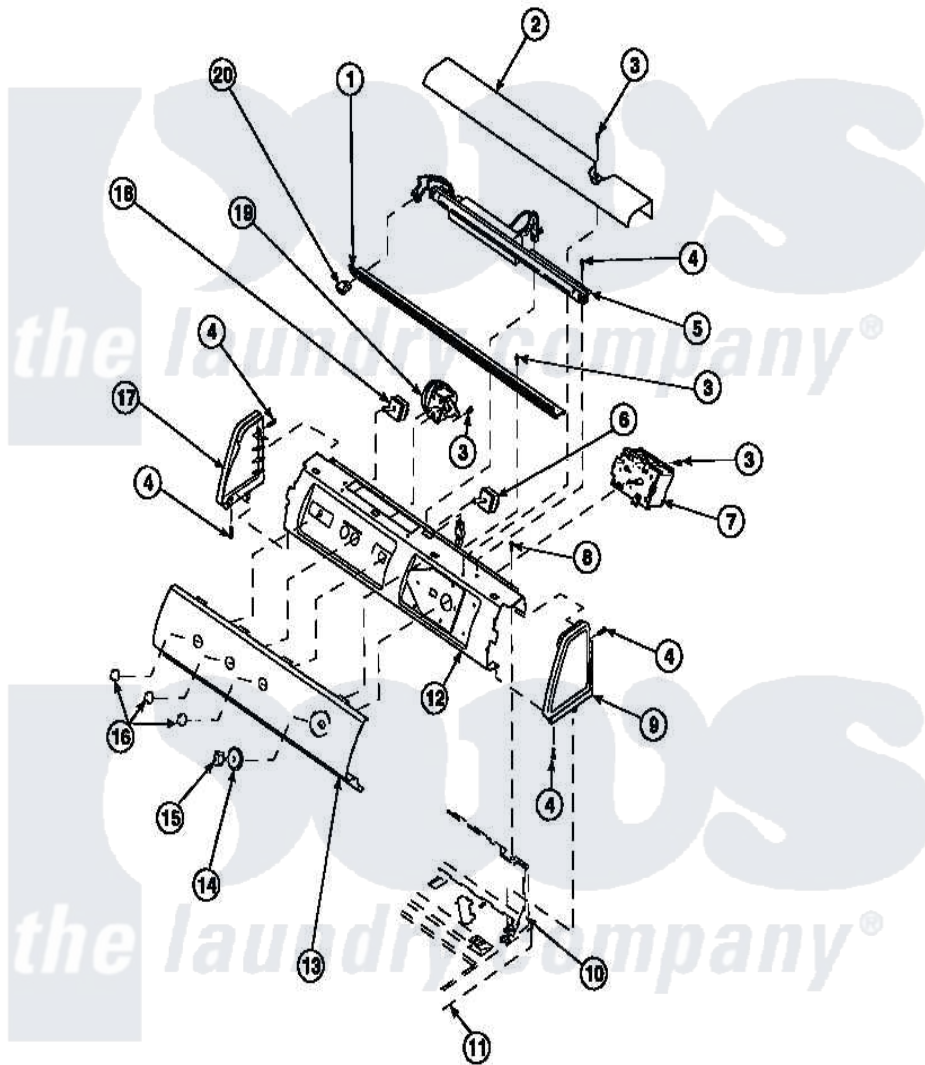

**Amana LW2501L2 (BOM: PLW2501L2 B) 16 - GRAPHIC PANEL, CTRL
MTG PLATE AND CTRLS**

Amana Residential Amana LW2501L2 (BOM: PLW2501L2 B) Washer Parts Parts Diagram 16 - GRAPHIC PANEL, CTRL
MTG PLATE AND CTRLS
Click on the part number to view part

Item	Original Part Number	Replaced By	Status	Part Description
3	23962	W10116760		Screw
4	501086	90767		Screw, 8A X 3/8 HeX Washer Head Tapping
8	34904	489355		Screw, 8 X 1/2
10	34903		Not Available	PANEL, BACK HOOD (USE 37782)
11	34902P		Not Available	TOP
12	34821		Not Available	CONTROL MOUNTING PLATE
19	36045	40055101		Switch, Pressure