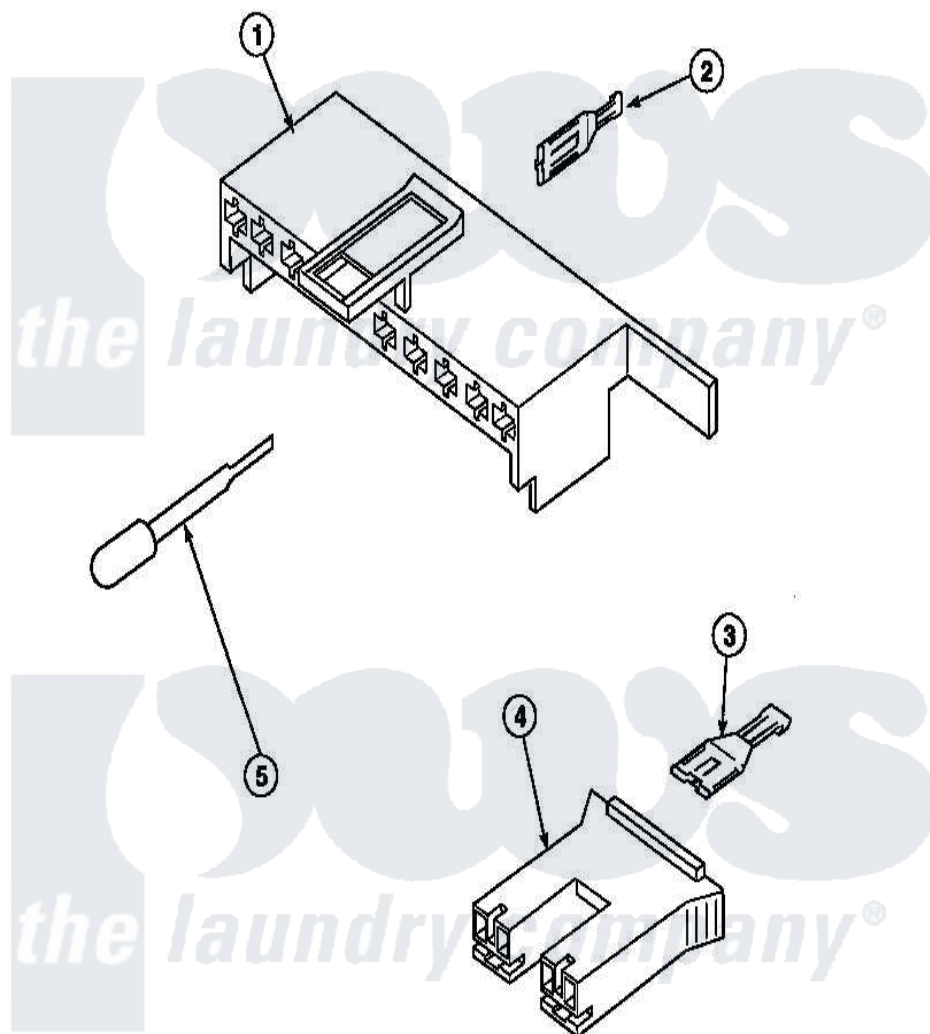

Amana LW2501L2 (BOM: PLW2501L2 B) 19 - MIXING VALVE & MOTOR CONN BLOCKS, TERM

Amana Residential Amana LW2501L2 (BOM: PLW2501L2 B) Washer Parts Parts Diagram 19 - MIXING VALVE & MOTOR CONN BLOCKS, TERM
Click on the part number to view part

Item	Original Part Number	Replaced By	Status	Part Description
1	34677			10 Circuit Plug
2	Y00188			Molex Terminal
3	Y00121		Not Available	SPADE TERMINAL(12 GAUGE) (1/4 INCH-(2) 18 GAUGE WIRES O
4	34676			Plug
"	34675		Not Available	PLUG
5	283P4			Terminal Extractor Tool