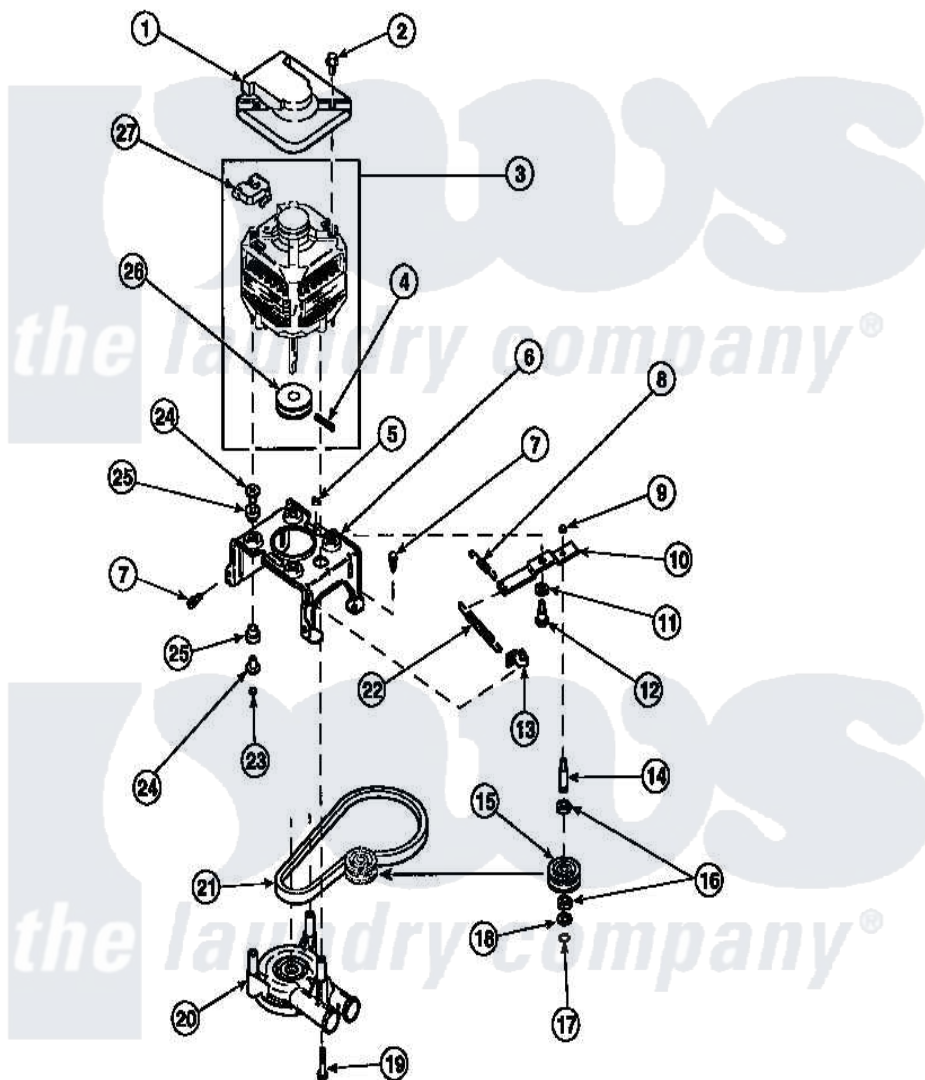

Amana LW2501L2 (BOM: PLW2501L2 B) 20 - MOTOR, MTG BRKT, BELT, PUMP & IDLER ASSY

Amana Residential Amana LW2501L2 (BOM: PLW2501L2 B) Washer Parts Parts Diagram 20 - MOTOR, MTG BRKT, BELT, PUMP & IDLER ASSY
 Click on the part number to view part

Item	Original Part Number	Replaced By	Status	Part Description
1	34754	40112301		Shield, Motor
2	36639	4312464		Screw
3	34910P	27001215		Motor W/Pulley
4	23750			Pin, Roll
5	52566	27001225		Nut, Jam Mid Lock 1/4-20
6	34890		Not Available	BRACKET,MOTOR MOUNT
"	37415P			Kit, Motor Brkt
"	37415	37415P		Kit, Motor Brkt
7	Y31645	27001200		Screw
8	30620		Not Available	SPRING,IDLER LEVER HEL
9	28803	2221070		Clamp, Nylon
10	31054	40041002		Lever, Idler
"	37443	40041002		Lever, Idler
11	81392	40054701		Washer
12	27229	40038901		Screw, 1/4-20

13	28849		Clip, Spring
14	28802		Shaft, Idler
15	28800	Not Available	WHEEL, IDLER
16	Y29443		Washer, Felt
17	23748		Ring, Retaining
18	52549		Washer, 501 ID X3/4 Odx
19	Y34565	40063701	Screw, 10-16 x 1.75
20	36863P	27001233	Pump
21	28808		Belt, Agitate And Spin
22	37366		Spring, Idler
"	37606		Spring, Idler Lever
23	35423	3400029	Nut, Adapter Plate
24	34791		Post, Mount-Motor
25	34788		Mount, Motor
26	27171	Not Available	PULLEY, MOTOR
27	35632	Not Available	SWITCH, MOTOR