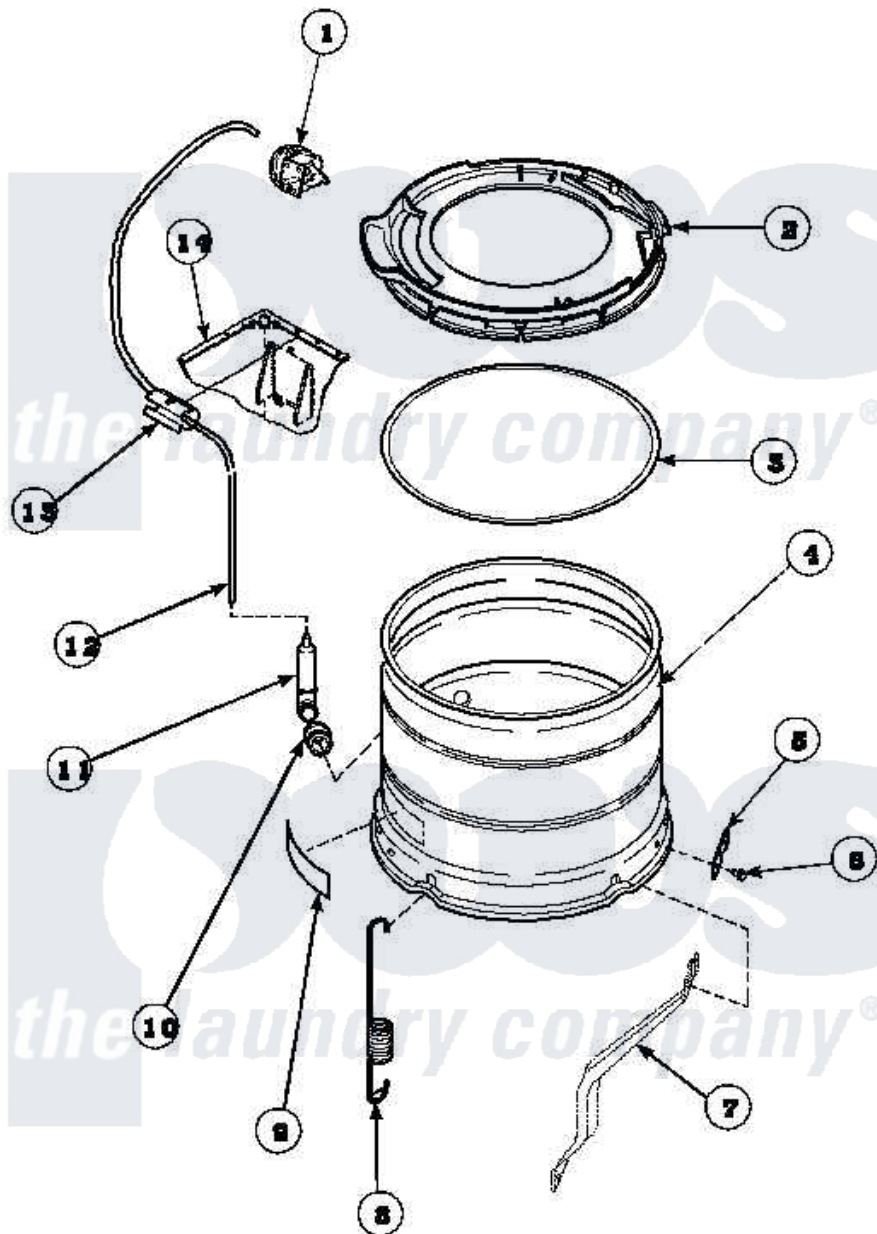

Amana LW2501L2 (BOM: PLW2501L2 B) 21 - OUTER TUB, COVER AND PRESSURE HOSE

Amana Residential Amana LW2501L2 (BOM: PLW2501L2 B) Washer Parts Parts Diagram 21 - OUTER TUB, COVER AND PRESSURE HOSE

[Click on the part number to view part](#)

Item	Original Part Number	Replaced By	Status	Part Description
1	36045	40055101		Switch, Pressure
2	36025P			Assembly, Tub Cover and Gasket
3	32857			Gasket, Tub Cover Small
4	34438P			Assembly, Outer Tub
5	27926			Plate, Leg .063
6	35369	40128701		Screw, 5/16-18 X .50
7	34471		Not Available	LEG,SUPPORT
8	35948			Spring, Leg-Large Tub
9	500049		Not Available	STICKER
10	29175	40037801		Grommet
11	30907	40008501		Assembly, Pressure Bulb
12	29213	39125		Tubing 31
13	36985		Not Available	CLIP, HOSE
14	34475P		Not Available	CABINET