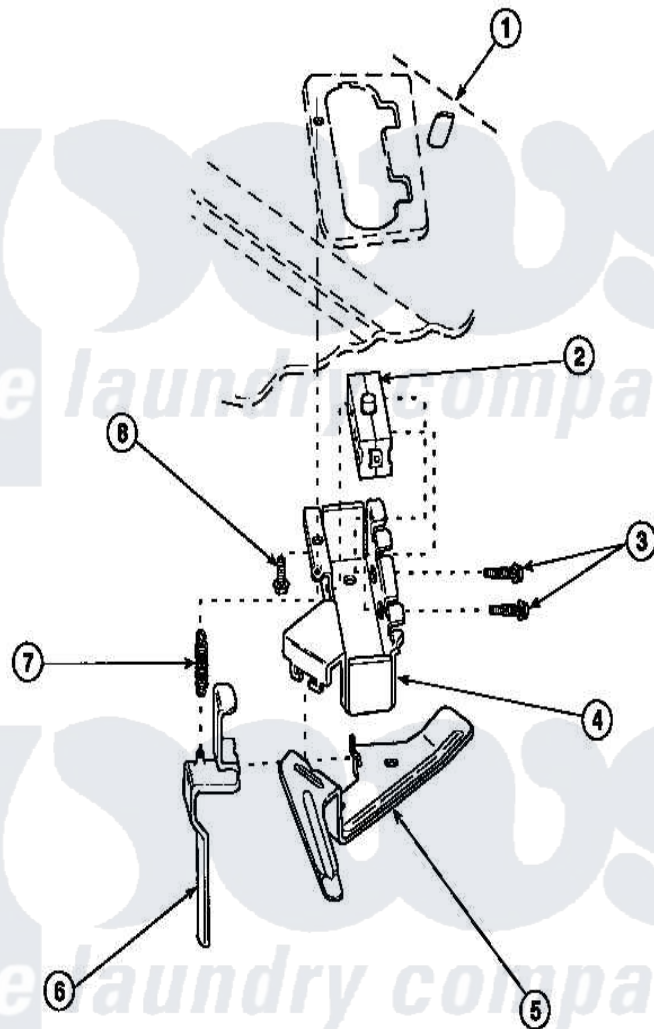

Amana LW2501L2 (BOM: PLW2501L2 B) 22 - OUT-OF-BALANCE SWITCH

Amana Residential Amana LW2501L2 (BOM: PLW2501L2 B) Washer Parts Parts Diagram 22 - OUT-OF-BALANCE SWITCH

[Click on the part number to view part](#)

Item	Original Part Number	Replaced By	Status	Part Description
1	34902P		Not Available	TOP
2	33445	27001095		Switch, Lid
3	36510			Screw
4	36497P			Kit, Switch Holder
5	33441			Arm, Actuator
6	33442			Lever, Unbalanced Load
7	33443			Spring
8	23962	W10116760		Screw