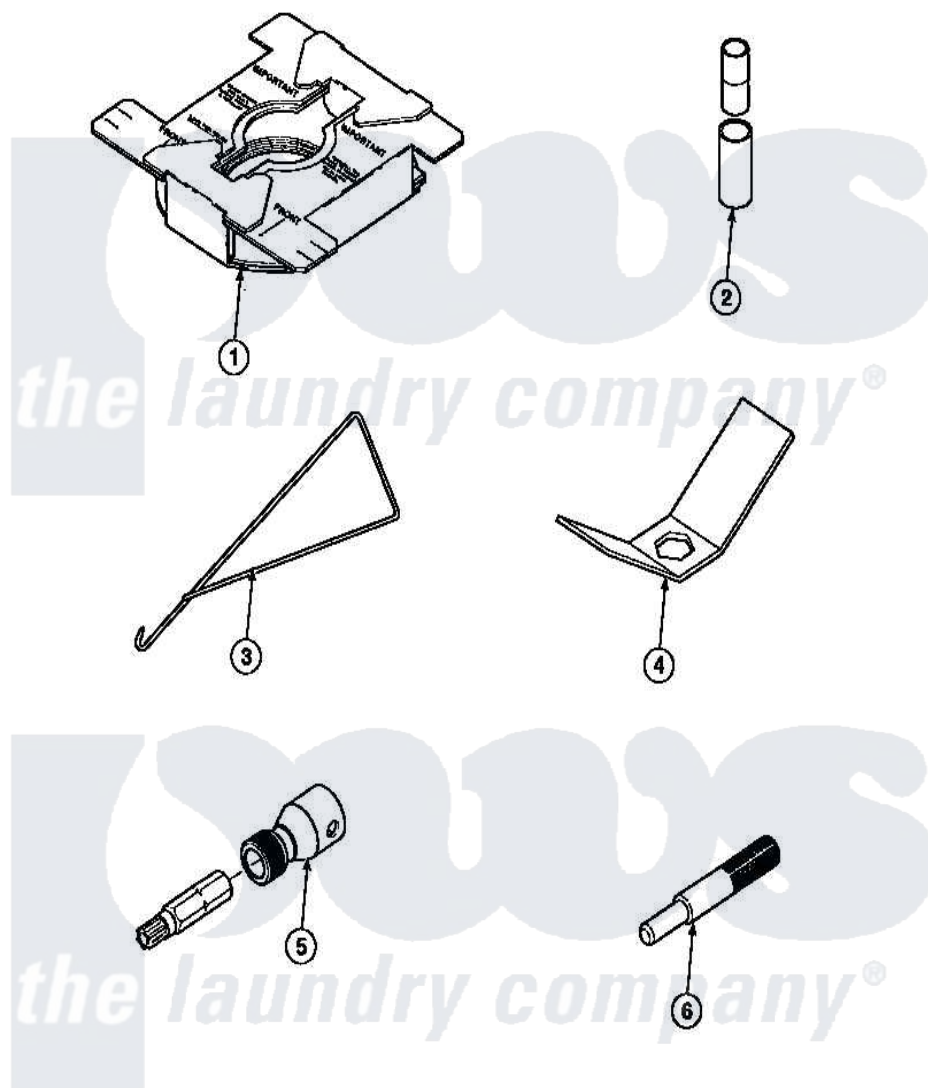

Amana LW2501L2 (BOM: PLW2501L2 B) 24 - SPECIAL TOOLS

Amana Residential Amana LW2501L2 (BOM: PLW2501L2 B) Washer Parts Parts Diagram 24 - SPECIAL TOOLS
 Click on the part number to view part

Item	Original Part Number	Replaced By	Status	Part Description
1	36926		Not Available	BRACE, SHIPPING
2	242P4			Installer, Spring
3	289P4	321P4		Hook, Spring
4	237P4	306P4		Hex Wrench
5	282P4			T25 Tamper Resistant Bit
"	24161			Torx Bit Holder
6	305P4		Not Available	TOOL, TRANSMISSION PI
NI	555P3	725P3		Kit