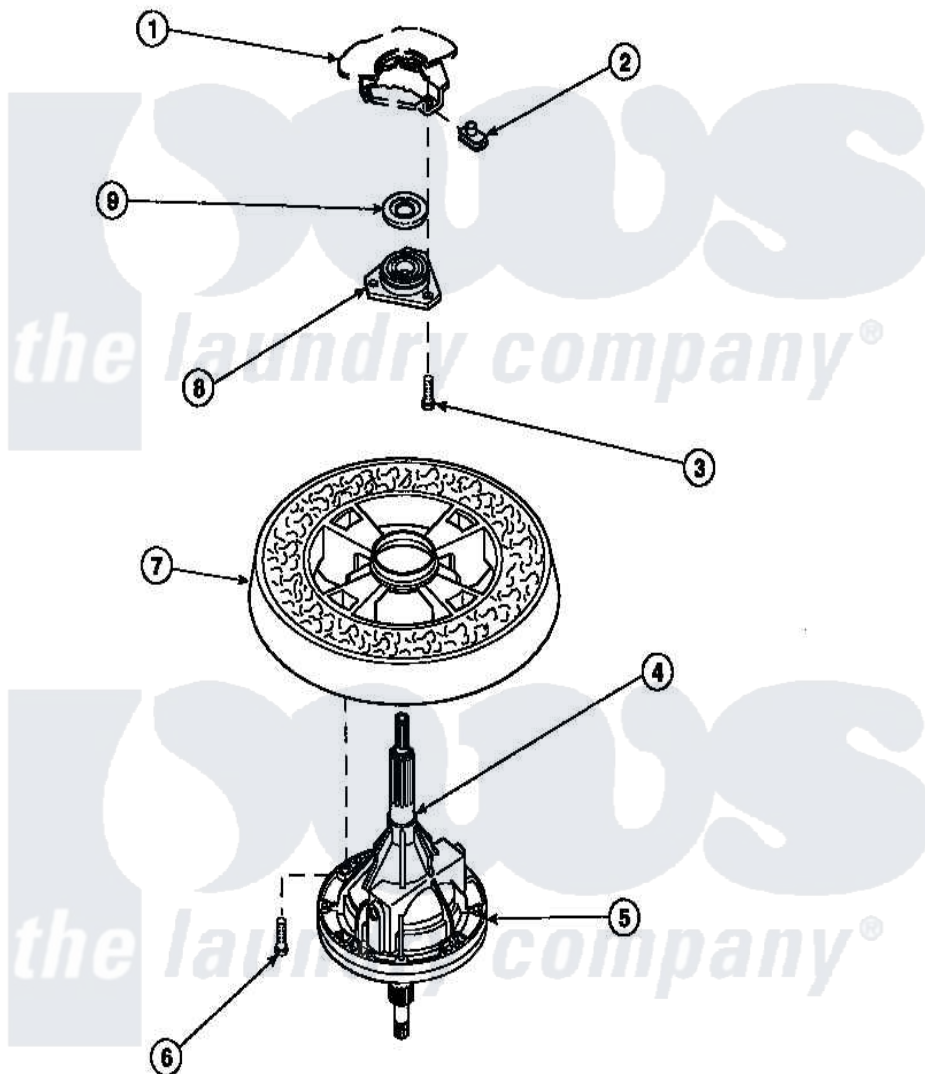

Amana LW2501L2 (BOM: PLW2501L2 B) 27 - TRANSMISSION ASSY AND BALANCE RING

Amana Residential Amana LW2501L2 (BOM: PLW2501L2 B) Washer Parts Parts Diagram 27 - TRANSMISSION ASSY AND BALANCE RING

Click on the part number to view part

Item	Original Part Number	Replaced By	Status	Part Description
1	34438P			Assembly, Outer Tub
2	27222			Nut, Retainer 5/16-18
3	36991	3400500		Bolt, 3405245 5/16-18 X 3/4
4	27604P			Never-Seeze 1 Oz Tube
5	34526P			Assembly, Transmission
6	37047		Not Available	SCREW, CAP
7	34731		Not Available	ASSY,BALANCE RING-COMPL
8	27182	40004201P		Main Bearing Assembly
9	27187			Flinger