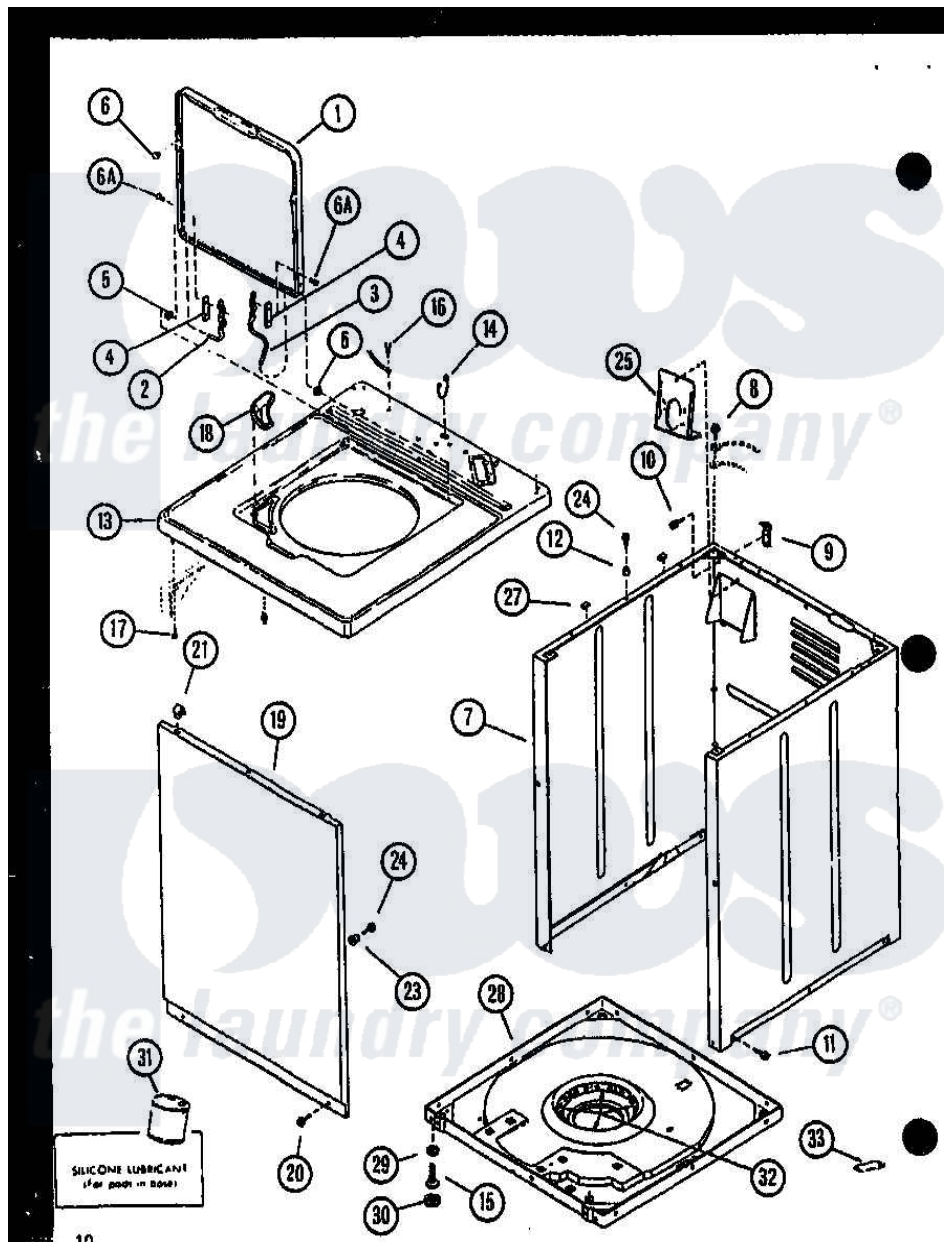

Amana LW2501W (BOM: P1118404W W) 01 - FRONT PANEL. CABINET AND BASE

Amana Residential Amana LW2501W (BOM: P1118404W W) Washer Parts Parts Diagram 01 - FRONT PANEL. CABINET AND BASE

Click on the part number to view part

Item	Original Part Number	Replaced By	Status	Part Description
1	R0603232	33541WP		Lid, W/Instructions
"	R0603233	33541LP		Lid, W/Instructions
"	R0603234		Not Available	DOOR LOADING G
2	R0605724	36438		Hinge, Lid Left
3	R0605725	36437		Hinge, Lid R
4	R0604522		Not Available	GASKET
5	R0603609	40008201		Bushing, Hinge
6	R0600107	W10119828		Screw, Lid Hinge Mounting
"	R0606555	40038001		Bumper
7	R0603090	38612LP		Kit Service Cabinet
"	R0603091	38612WP		Kit-Servic
"	R0603102		Not Available	CABINET-GOLD
8	R0600009		Not Available	SCREW
9	R0605528	Y27103		Hinge, Hold-Down Lug
10	R0600032	3390631		Screw, 10-16 X 3/8

11	R0600029	27001200	Screw
12	R0603524	505187	Locator, Panel
13	R0603236	Not Available	TOP CABINET L
"	R0603235	Not Available	TOP CABINET W
"	R0603237	Not Available	TOP CABINET G
14	R0601502	211881	Grommet, Cord Part Not Used- Gas Models Only
15	R0600030	22003428	Leg, Adjustable
16	R0600040	Not Available	SCREW
17	R0600096	Not Available	SCREW
18	R0603610	Not Available	DISPENSER, BLEACH
19	R0603052	32708LP	Panel, Front
"	R0603116	32708WP	Panel Front
"	R0603051	Not Available	FRONT PANEL H GOLD
20	R0600029	27001200	Screw
21	R0601520	22001650	Fastener, Spring
23	R0603525	Not Available	LOCATER LUG
24	R0600102	Y014874	Screw, Idler Arm And Sleeve
25	R0605726	39407	Bracket, Valve
27	R0606519	Y56128	Pad, Bumper
28	R0603107	31653P	Assembly, Base-Complete- G90
29	R0601016	40038101	Nut, Leg
30	R0606518	40016001	Foot, Rubber
31	R0608002	26594P	Grease, Silicone - 2 Oz Tube
32	R0610052	Not Available	SNUBBER PAD
33	R0608012	511637P	Adh Dow 737 Clr 3 Oz Tube