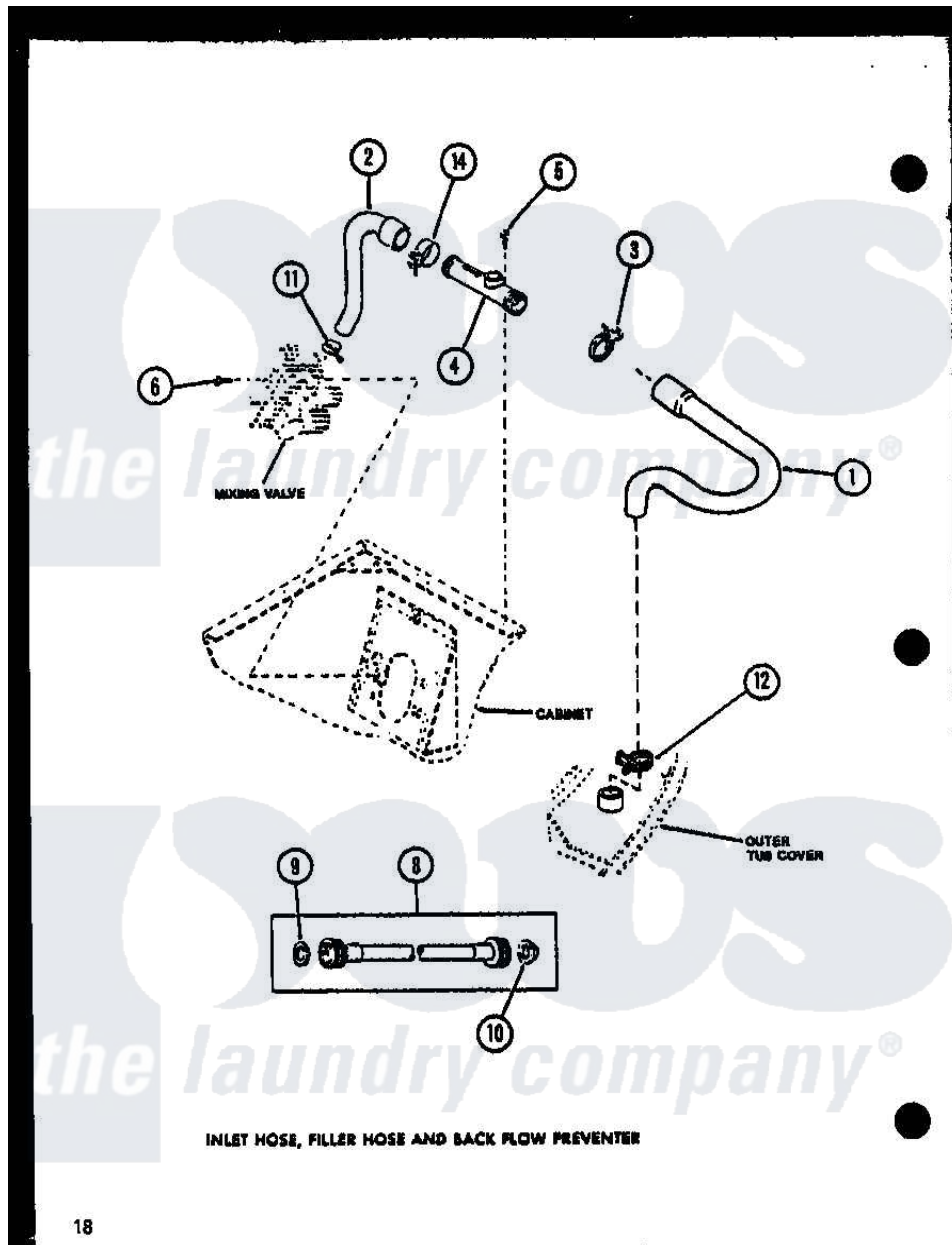

Amana LW2501W (BOM: P1118404W W) 02 - INLET HOSE

Amana Residential Amana LW2501W (BOM: P1118404W W) Washer Parts Parts Diagram 02 - INLET HOSE
 Click on the part number to view part

Item	Original Part Number	Replaced By	Status	Part Description
1	R0606556	33186		Hose, Water Inlet
2	R0606503	27183		Hose, Mixing Valve
3	R0601541	285655		Clamp, Hose
4	R0605507	34280		Assembly, Backflow Prevento
5	R0600004	W10116760		Screw
6	R0600009		Not Available	SCREW
8	R0606504	202860		Inlet Hose Assembly
9	R0600505	Y013783		Washer, Inlet Hose
10	R0600504	22002960		Strainer, Washer Inlet
11	R0601505	285655		Clamp, Hose
12	R0601542	29210		Hose Clamp
14	R0601505	285655		Clamp, Hose