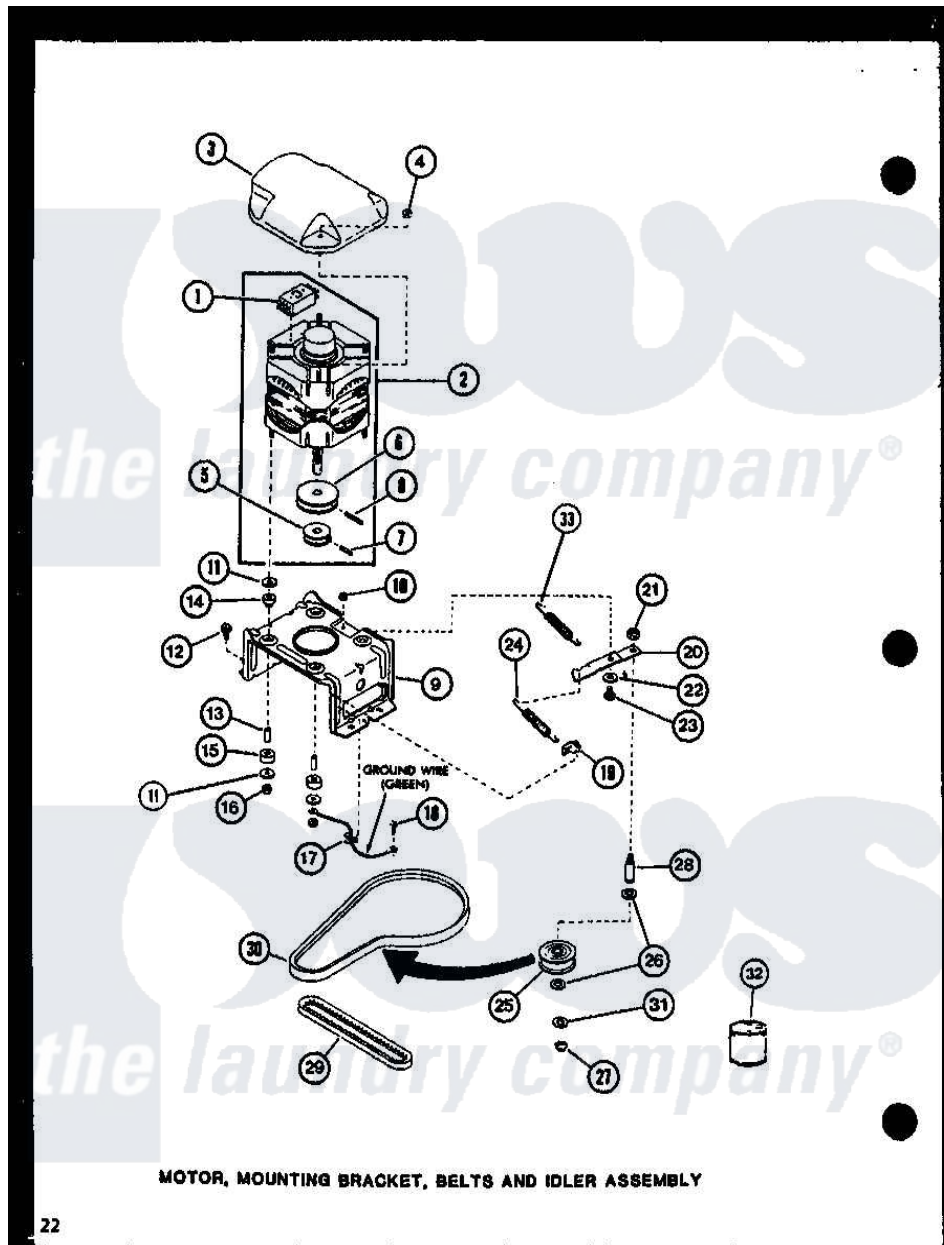

Amana LW2501W (BOM: P1118404W W) 04 - MOTOR

Amana Residential Amana LW2501W (BOM: P1118404W W) Washer Parts Parts Diagram 04 - MOTOR
 Click on the part number to view part

Item	Original Part Number	Replaced By	Status	Part Description
1	R0602509		Not Available	24140 SWITCH
"	R0602511	Y24149		Switch, Motor
2	R0607002	27179P		Motor-Drve
3	R0603011	27136		Shield, Motor
4	R0601008	27201		Locknut
5	R0609501		Not Available	PULLEY, MOTOR
6	R0609502		Not Available	PULLEY, MOTOR
7	R0601508	10416		Pin, Roll
8	R0601509		Not Available	ROLL PIN
9	R0605514		Not Available	MOTOR MTG BRACKET
10	R0601011	27001225		Nut, Jam Mid Lock 1/4-20
11	R0600510		Not Available	WASHER
12	R0600098	27001200		Screw
13	R0603511		Not Available	SPACER
14	R0606509		Not Available	RUBBER MTG
15	R0606510		Not Available	RUBBER MTG

16	YR0601010	23604	Nut, Hex 10-32 Lock
17	R0601507	B5733302	Clip, Ground
18	R0600017		Not Available SCREW
19	R0601539	28849	Clip, Spring
20	R0605684	40041002	Lever, Idler
21	R0601031	358160	Nut
22	R0600506	40054701	Washer
23	R0600016	40038901	Screw, 1/4-20
24	R0605539	37366	Spring, Idler
25	R0609508		Not Available PULLEY, IDLER
26	R0600552	Y29443	Washer, Felt
27	R0601527	23748	Ring, Retaining
28	R0605538	28802	Shaft, Idler
29	R0606507	27155	Belt, Pump
30	R0606539	28808	Belt, Agitate And Spin
31	R0600526	52549	Washer, 501 ID X3/4 Odx
32	R0608011		Not Available HI TEMP LUBE
33	R0605683		Not Available SPRING, HELPER