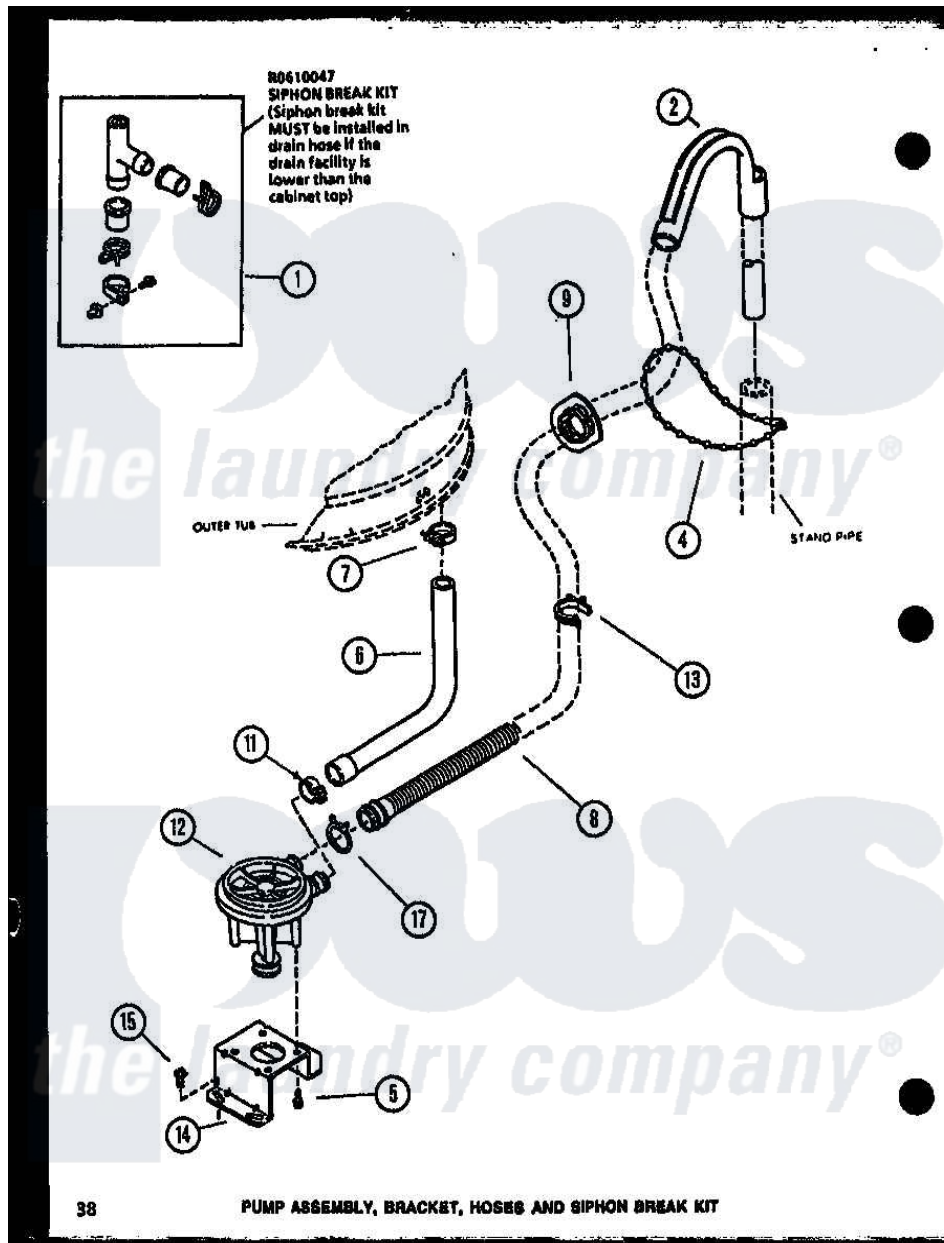

# Amana LW2501W (BOM: P1118404W W) 10 - PUMP ASSY

Amana Residential Amana LW2501W (BOM: P1118404W W) Washer Parts Parts Diagram 10 - PUMP ASSY  
 Click on the part number to view part

Item	Original Part Number	Replaced By	Status	Part Description
1	R0610047	<a href="#">76660</a>		Break-Sphn
2	R0603615	<a href="#">22003814</a>		Retainer, Drain Hose
4	R0603616	<a href="#">8539404</a>		Tie-Wire
5	R0600109	<a href="#">31098</a>		Screw, 10-10 5/8 Unslot
6	R0606514		Not Available	HOSE
7	R0601549	<a href="#">285655</a>		Clamp, Hose
8	R0606558	<a href="#">39953</a>		Hose- Drai
9	R0603617	<a href="#">32219</a>		Relief, Strain
11	R0601516	<a href="#">285655</a>		Clamp, Hose
12	R0610503	<a href="#">31969</a>		Assembly, Pump NA
13	R0601550		Not Available	CLAMP HOSE RETAINER
14	R0605524	<a href="#">27105</a>		Bracket, Pump Mounting
15	R0600098	<a href="#">27001200</a>		Screw
17	R0601551	<a href="#">285655</a>		Clamp, Hose