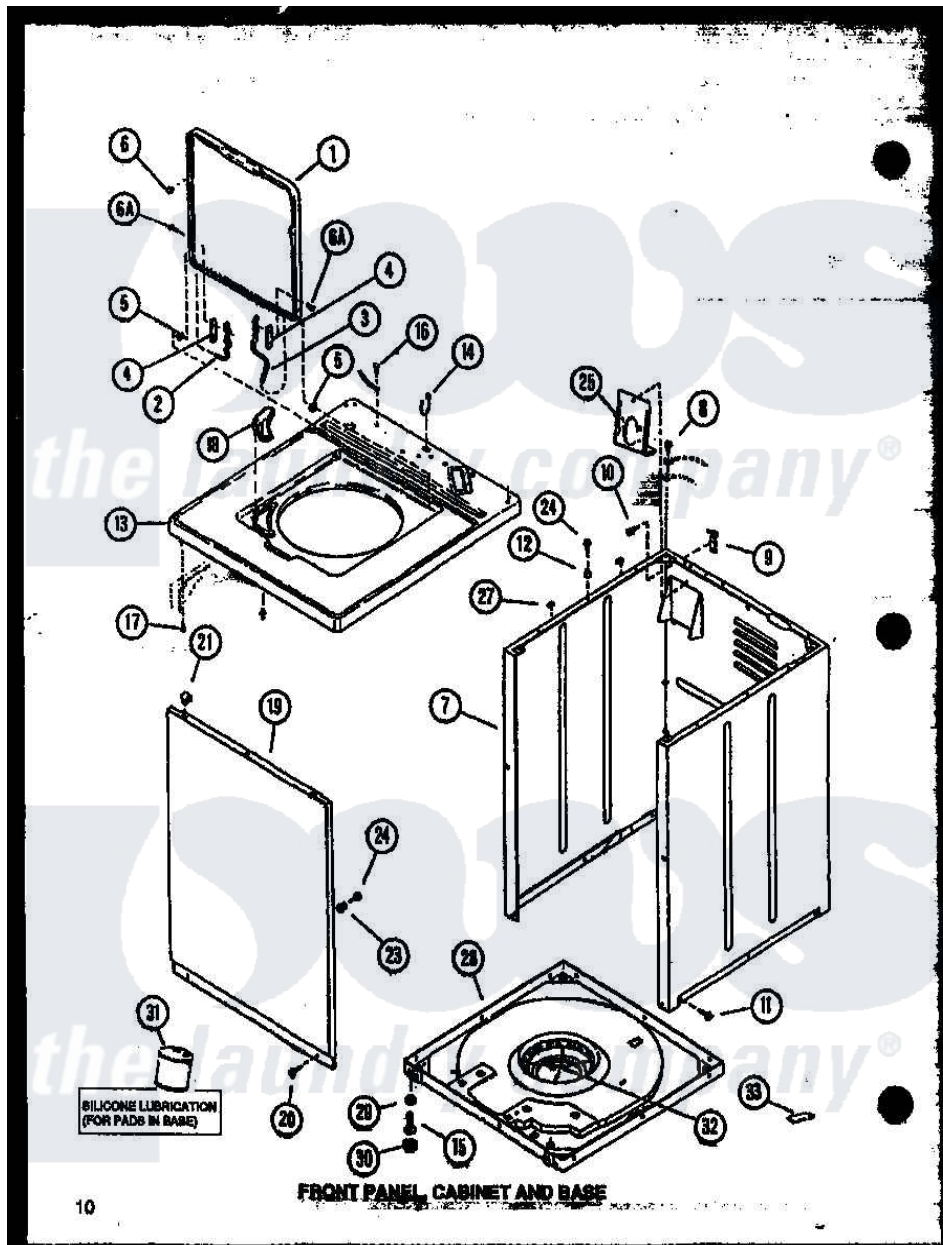

Amana LW2501W (BOM: P1164304W W) 01 - FRONT PANEL

Amana Residential Amana LW2501W (BOM: P1164304W W) Washer Parts Parts Diagram 01 - FRONT PANEL
 Click on the part number to view part

Item	Original Part Number	Replaced By	Status	Part Description
1	33541HP		Not Available	LID,W/INSTRUCTIONS
"	33541WP			Lid, W/Instructions
"	33541L	33541LP		Lid, W/Instructions
2	34326	36438		Hinge, Lid Left
3	34325	36437		Hinge, Lid R
4	33583		Not Available	TERMINAL
5	33446	40008201		Bushing, Hinge
6	33449	W10119828		Screw, Lid Hinge Mounting
"	32507	40038001		Bumper
7	31669WP	38612WP		Kit-Service
"	31669LP	38612LP		Kit Service Cabinet
"	31669HP		Not Available	REPL BY 34475HP
8	56392		Not Available	SCREW,8-18 X 3/8 TAPPI
9	Y27103			Hinge, Hold-Down Lug
10	51780	3390631		Screw, 10-16 X 3/8
11	27196	27001200		Screw

12	56079	505187		Locator, Panel
13	33451HP		Not Available	ASSY, TOP-DOMESTIC W/BLEACH
"	33451WP		Not Available	REPL BY 34902WP
"	33451L		Not Available	CABINET TOP, ALMOND
14	21903	211881		Grommet, Cord Part Not Used-Gas Models Only
15	Y34319	22003428		Leg, Adjustable
16	52909			Screw, 10B-16 X 1/2 HeX
17	Y31644	27001200		Screw
18	33516		Not Available	USE 34776
19	32708LP			Panel, Front
"	32708H		Not Available	PANEL,FRONT
"	32708W	32708WP		Panel Front
20	27196	27001200		Screw
21	28835	22001650		Fastener, Spring
23	28102			Locator, Panel
24	32671	Y014874		Screw, Idler Arm And Sleeve
25	32837	39407		Bracket, Valve
27	Y56128			Pad, Bumper
28	31653P			Assembly, Base-Complete-G90
29	Y21899	40038101		Nut, Leg
30	34318	40016001		Foot, Rubber
31	26594P			Grease, Silicone - 2 Oz Tube
32	434P3		Not Available	KIT,SNUBBER PAD
33	22506P	511637P		Adh Dow 737 Clr 3 Oz Tube