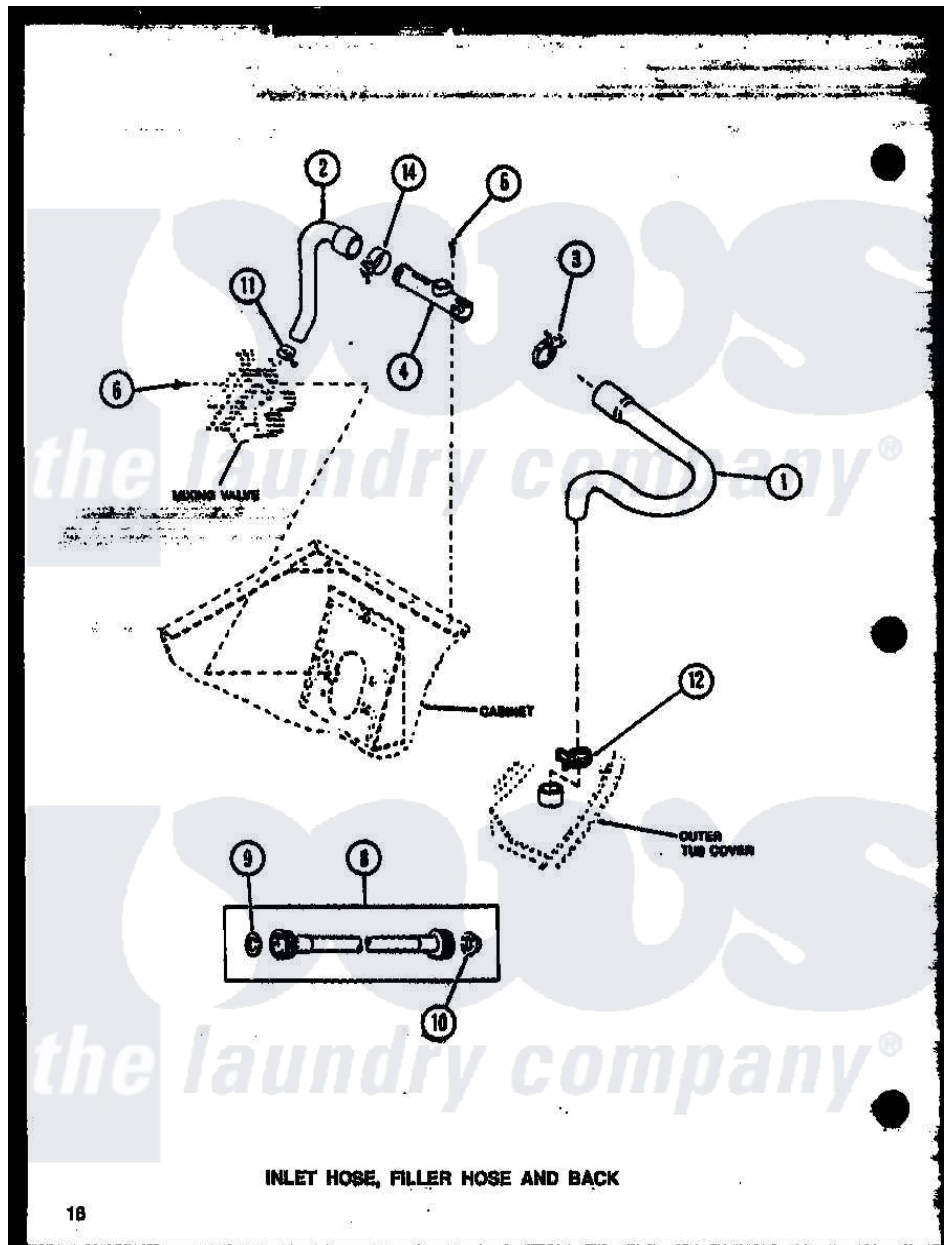

Amana LW2501W (BOM: P1164304W W) 02 - INLET HOSE

INLET HOSE, FILLER HOSE AND BACK

Amana Residential Amana LW2501W (BOM: P1164304W W) Washer Parts Parts Diagram 02 - INLET HOSE
 Click on the part number to view part

Item	Original Part Number	Replaced By	Status	Part Description
1	33186			Hose, Water Inlet
2	27183			Hose, Mixing Valve
3	29176	285655		Clamp, Hose
4	27118	34280		Assembly, Backflow Prevento
5	23962	W10116760		Screw
6	56392		Not Available	SCREW,8-18 X 3/8 TAPPI
8	28330P	202860		Inlet Hose Assembly
9	20290	Y013783		Washer, Inlet Hose
10	28605	22002960		Strainer, Washer Inlet
11	27152		Not Available	CLAMP HOSE
12	29210			Hose Clamp
14	27152		Not Available	CLAMP HOSE