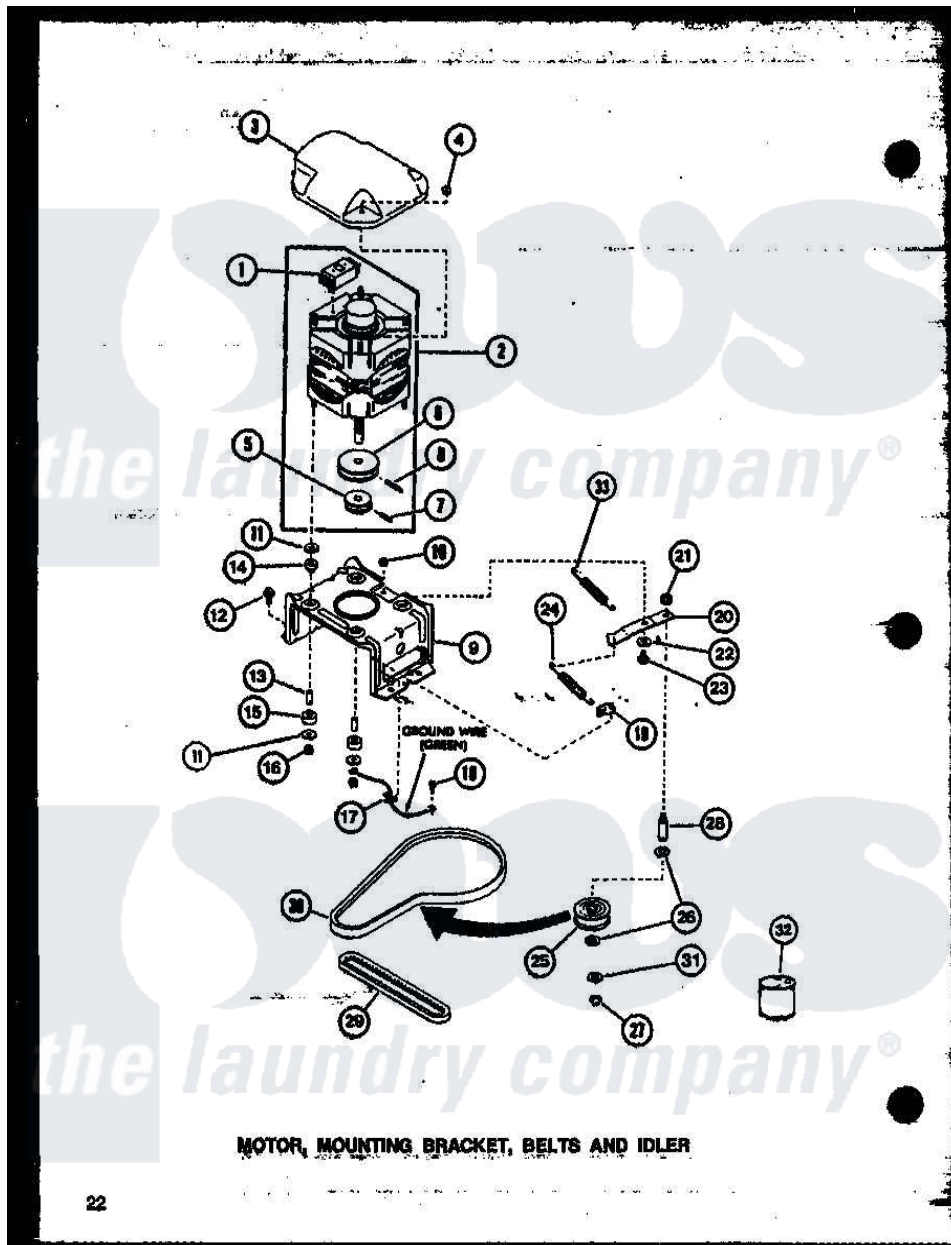

Amana LW2501W (BOM: P1164304W W) 04 - MOTOR

Amana Residential Amana LW2501W (BOM: P1164304W W) Washer Parts Parts Diagram 04 - MOTOR
 Click on the part number to view part

Item	Original Part Number	Replaced By	Status	Part Description
1	Y24149			Switch, Motor
"	24140		Not Available	SWITCH,MOTOR
2	27658	27179P		Motor-Drve
3	27136			Shield, Motor
4	27201			Locknut
5	Y27104		Not Available	PULLEY,MOTOR
6	27171		Not Available	PULLEY,MOTOR
7	10416			Pin, Roll
8	23750			Pin, Roll
9	28791			Bracket, Motor Mount
10	52566	27001225		Nut, Jam Mid Lock 1/4-20
11	03888		Not Available	WASHER
12	Y31645	27001200		Screw
13	27181		Not Available	SPACER,MOTOR
14	01952A			Mounting, Rubber
15	01953		Not Available	WASHER,LOWER MOTOR MOU

16	23604		Nut, Hex 10-32 Lock
17	Y00161	B5733302	Clip, Ground
18	26592		Not Available
19	28849		HEX HEAD SCREW
20	31054	40041002	Clip, Spring
21	28803	2221070	Lever, Idler
22	81392	40054701	Clamp, Nylon
23	27229	40038901	Washer
24	28807	37366	Screw, 1/4-20
25	28800		Spring, Idler
26	Y29443		Not Available
27	23748		WHEEL, IDLER
28	28802		Washer, Felt
29	27155		Ring, Retaining
30	28808		Shaft, Idler
31	52549		Belt, Pump
32	20605		Belt, Agitate And Spin
33	30620		Washer, 501 ID X3/4 Odx
			Not Available
			LUBE, HI TEMPERATURE-56
			Not Available
			SPRING, IDLER LEVER HEL