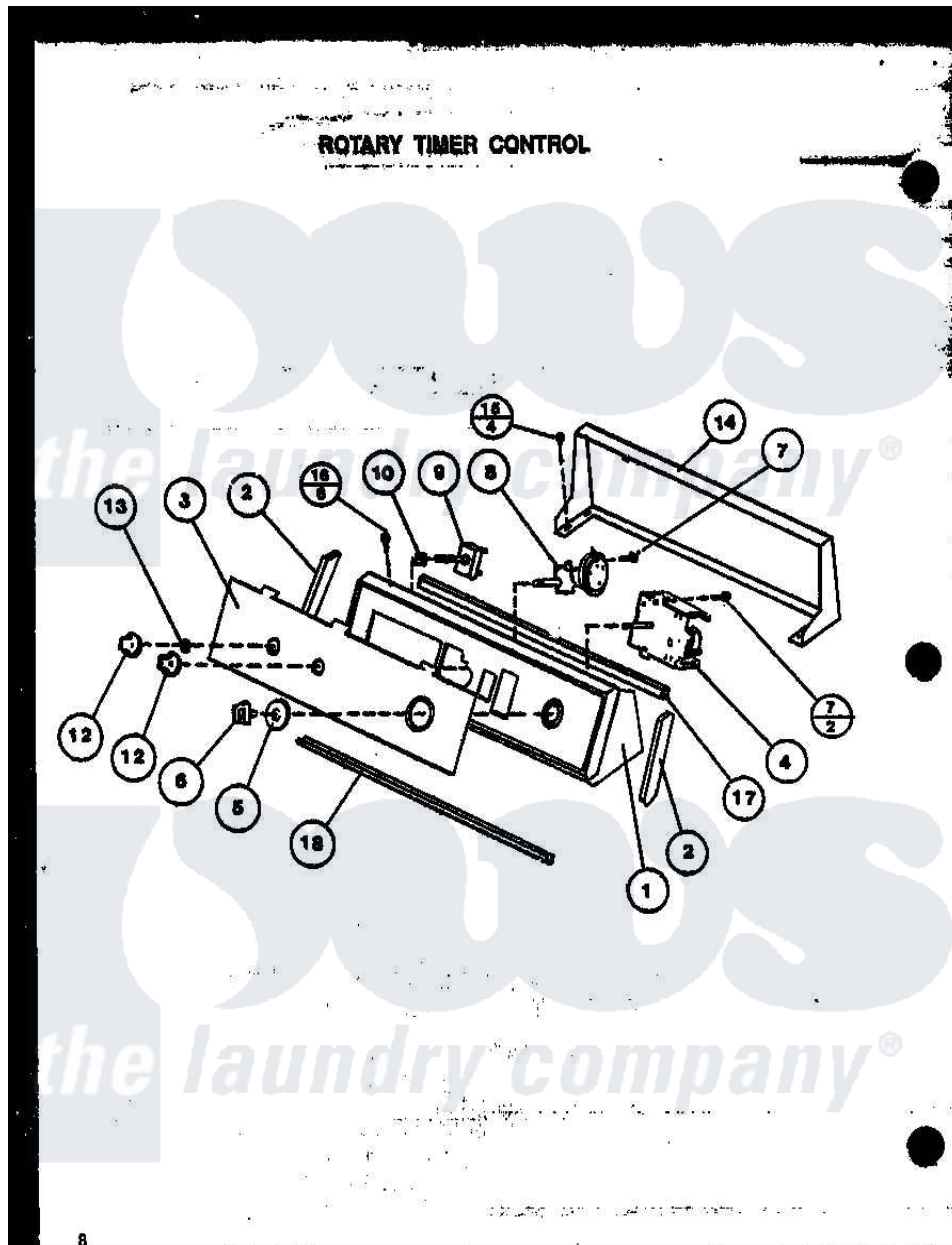

Amana LW2501W (BOM: P1164304W W) 10 - PUMP ASSY

Amana Residential Amana LW2501W (BOM: P1164304W W) Washer Parts Parts Diagram 10 - PUMP ASSY
 Click on the part number to view part

Item	Original Part Number	Replaced By	Status	Part Description
1	33122			Hood And Mounting Plate
2	31249		Not Available	CAP,END-L.H.-CHROME
"	31248			Cap, End-RH-Chrome
3	32893			Panel, Graphic-Amana
4	31239	31239P		Timer 3 Cycle Package
5	33127		Not Available	ASSY,TIMER SKIRT & RIN
6	33126		Not Available	KNOB, TIMER
7	31260			Screw, No.8 X 3/8 Ind H
9	21300		Not Available	SWITCH,TEMPERATURE
11	23962	W10116760		Screw
12	33117		Not Available	ASSY,KNOB-ROTARY-GRAY
13	10519		Not Available	RETAINER
14	33619		Not Available	CONTROL HOOD REAR PANEL
15	23962	W10116760		Screw
16	31752		Not Available	SCREW,No.8ABX3/4 POZIDRI