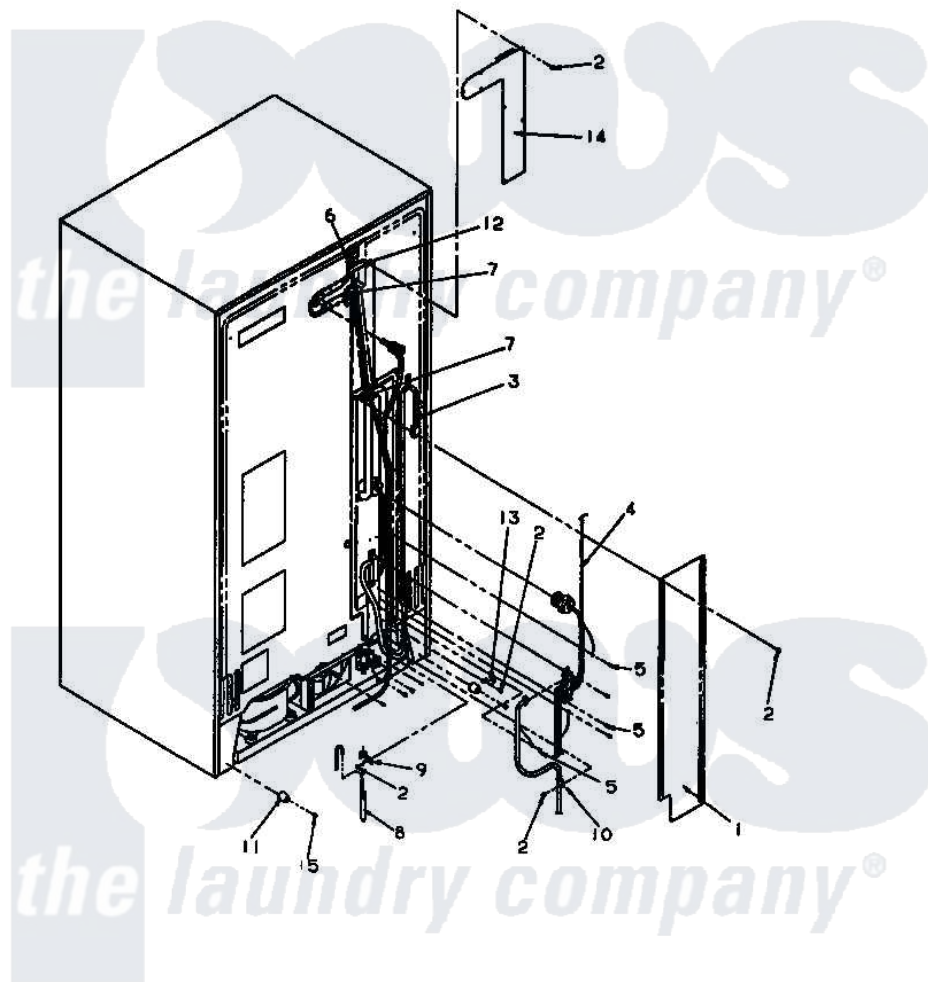

Amana LW2501W2 (BOM: PLW2501W2) 12 - GRAPHIC PANEL, CTRL MTG PLATE AND CTRLS

Back Unit

Amana Residential Amana LW2501W2 (BOM: PLW2501W2) Washer Parts Parts Diagram 12 - GRAPHIC PANEL, CTRL MTG PLATE AND CTRLS

Click on the part number to view part

Item	Original Part Number	Replaced By	Status	Part Description
3	23962	W10116760		Screw
5	34904	489355		Screw, 8 X 1/2
6	501086	90767		Screw, 8A X 3/8 HeX Washer Head Tapping
8	34903		Not Available	PANEL, BACK HOOD (USE 37782)
9	34902P		Not Available	TOP