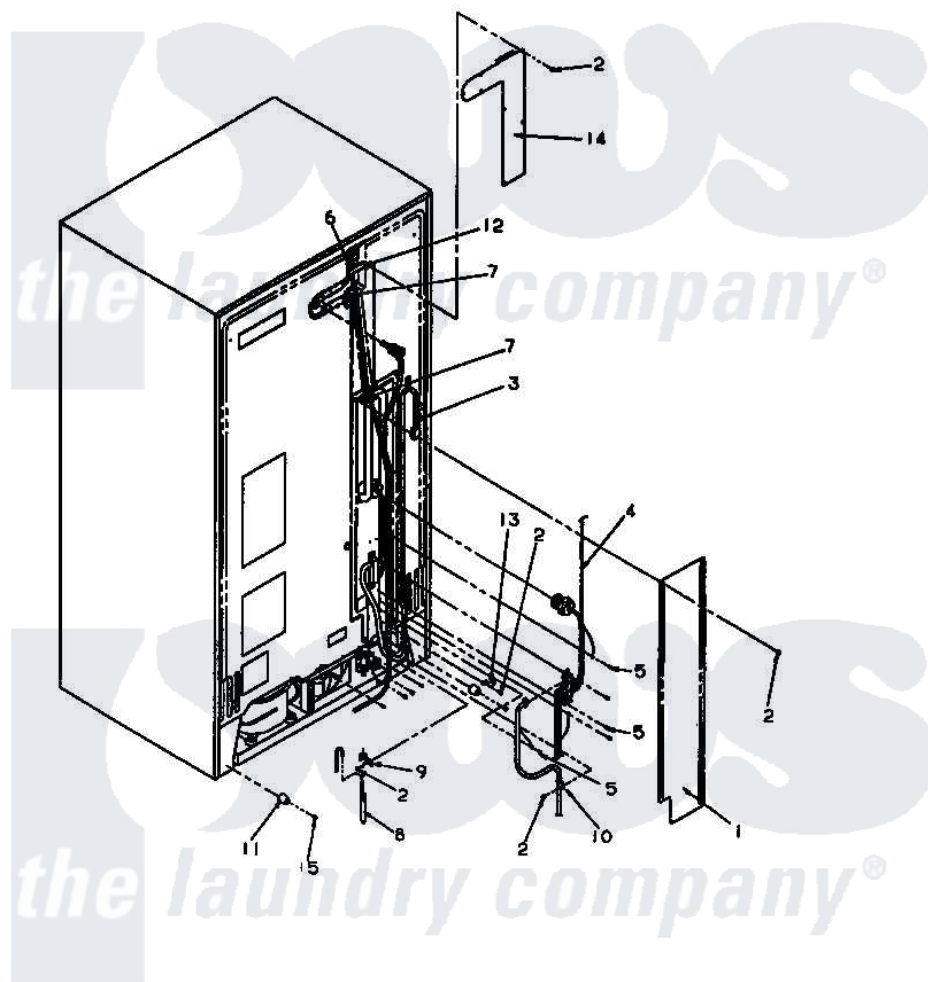

Amana LW2501W2 (BOM: PLW2501W2) 13 - GRAPHIC PANEL, CTRL MTG PLATE AND CTRLS

Back Unit

Amana Residential Amana LW2501W2 (BOM: PLW2501W2) Washer Parts Parts Diagram 13 - GRAPHIC PANEL, CTRL MTG PLATE AND CTRLS

Click on the part number to view part

Item	Original Part Number	Replaced By	Status	Part Description
1	34823		Not Available	COVER, TOP
2	23962	W10116760		Screw
3	Y34826		Not Available	DIFFUSER,LAMP-CLEAR
4	34904	489355		Screw, 8 X 1/2
6	501086	90767		Screw, 8A X 3/8 HeX Washer Head Tapping
7	34815		Not Available	PANEL, END R.H. (BLK)
8	34903		Not Available	PANEL, BACK HOOD (USE 37782)
9	34902P		Not Available	TOP
10	34821		Not Available	CONTROL MOUNTING PLATE
14	34816			Panel, End