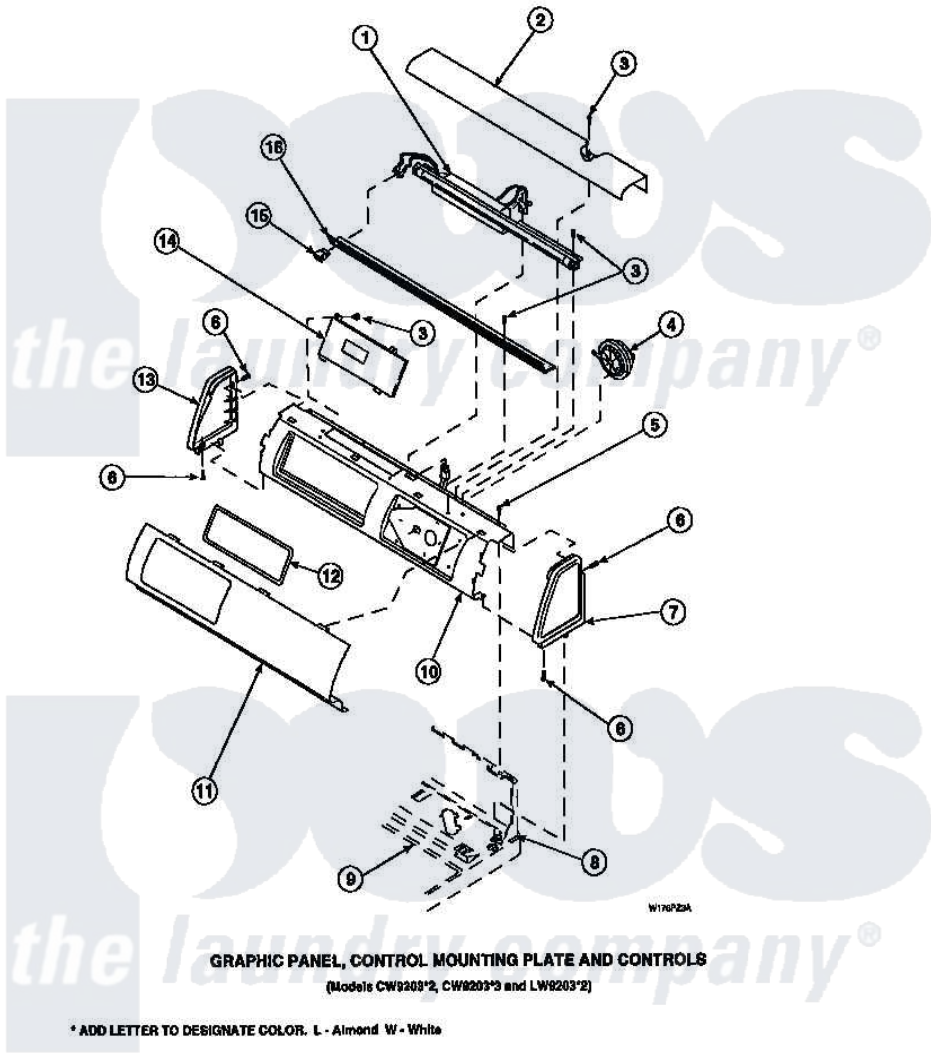

Amana LW2501W2 (BOM: PLW2501W2 A) 12 - GRAPHIC PANEL, CTRL MTG PLATE AND CTRLS

Amana Residential Amana LW2501W2 (BOM: PLW2501W2 A) Washer Parts Parts Diagram 12 - GRAPHIC PANEL, CTRL MTG PLATE AND CTRLS
Click on the part number to view part

Item	Original Part Number	Replaced By	Status	Part Description
3	23962	W10116760		Screw
5	34904	489355		Screw, 8 X 1/2
6	501086	90767		Screw, 8A X 3/8 HeX Washer Head Tapping
8	34903		Not Available	PANEL, BACK HOOD (USE 37782)
9	34902P		Not Available	TOP