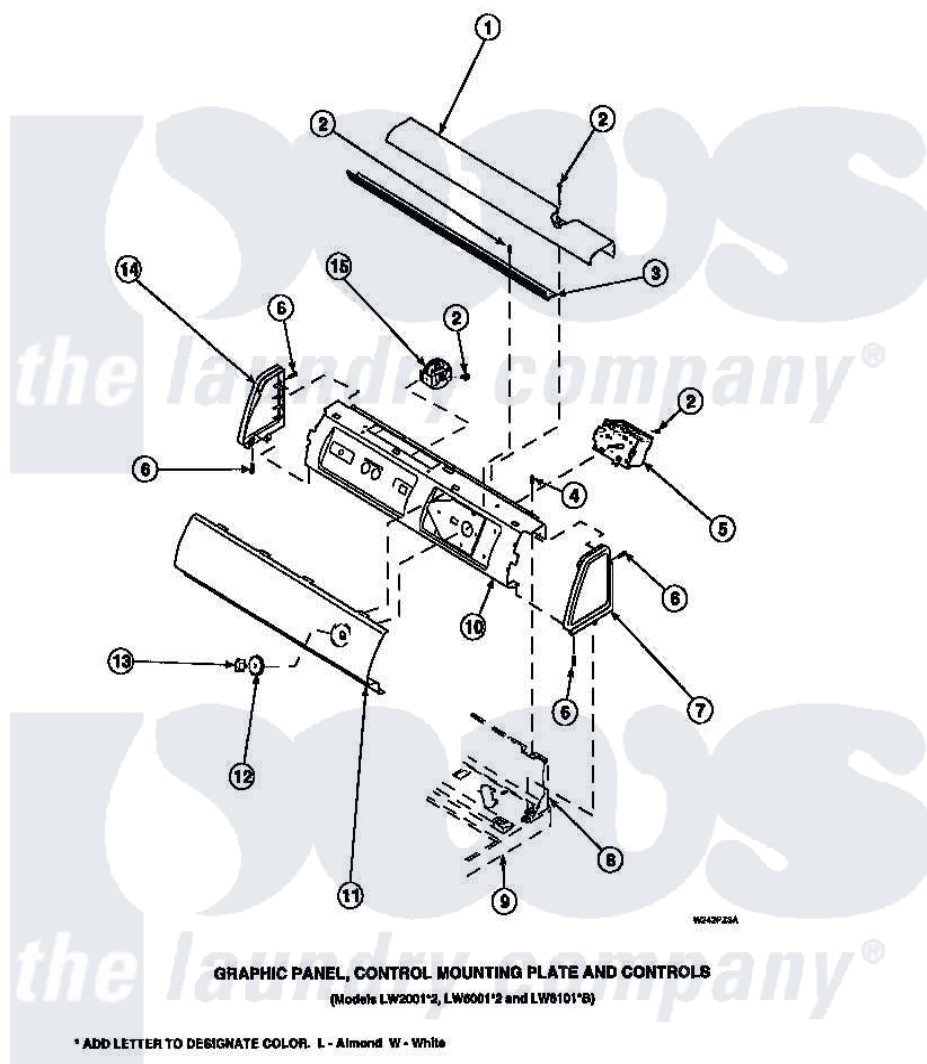

Amana LW2501W2 (BOM: PLW2501W2 A) 13 - GRAPHIC PANEL, CTRL MTG PLATE AND CTRLS

Amana Residential Amana LW2501W2 (BOM: PLW2501W2 A) Washer Parts Parts Diagram 13 - GRAPHIC PANEL, CTRL MTG PLATE AND CTRLS
Click on the part number to view part

Item	Original Part Number	Replaced By	Status	Part Description
1	34823		Not Available	COVER, TOP
2	23962	W10116760		Screw
3	Y34826		Not Available	DIFFUSER,LAMP-CLEAR
4	34904	489355		Screw, 8 X 1/2
6	501086	90767		Screw, 8A X 3/8 HeX Washer Head Tapping
7	34815		Not Available	PANEL, END R.H. (BLK)
8	34903		Not Available	PANEL, BACK HOOD (USE 37782)
9	34902P		Not Available	TOP
10	34821		Not Available	CONTROL MOUNTING PLATE
12	33817		Not Available	ASSY,TIMER SKIRT-BLACK
13	33897			Knob, Timer-Washer-Blac
14	34816			Panel, End