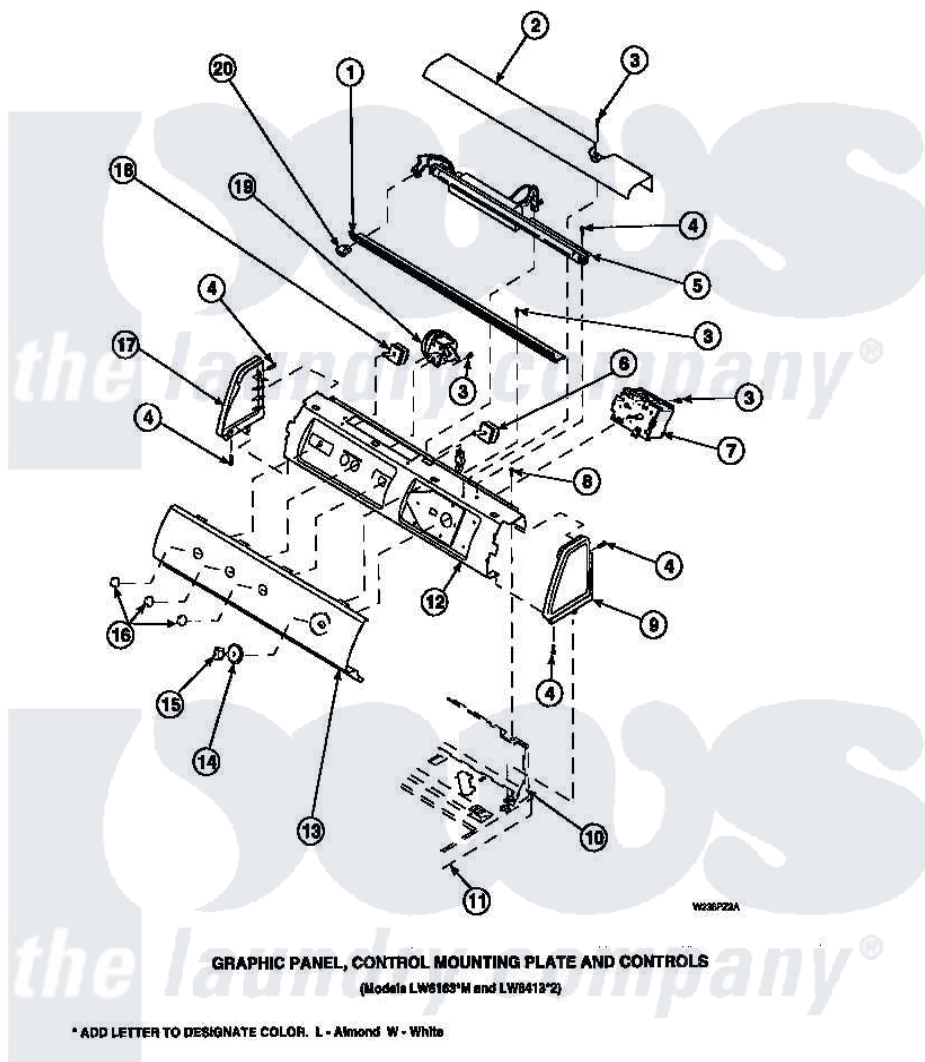

Amana LW2501W2 (BOM: PLW2501W2 A) 16 - GRAPHIC PANEL, CTRL
MTG PLATE AND CTRLS

Amana Residential Amana LW2501W2 (BOM: PLW2501W2 A) Washer Parts Parts Diagram 16 - GRAPHIC PANEL,
CTRL MTG PLATE AND CTRLS
Click on the part number to view part

Item	Original Part Number	Replaced By	Status	Part Description
3	23962	W10116760		Screw
4	501086	90767		Screw, 8A X 3/8 HeX Washer Head Tapping
8	34904	489355		Screw, 8 X 1/2
10	34903		Not Available	PANEL, BACK HOOD (USE 37782)
11	34902P		Not Available	TOP
12	34821		Not Available	CONTROL MOUNTING PLATE
19	36045	40055101		Switch, Pressure