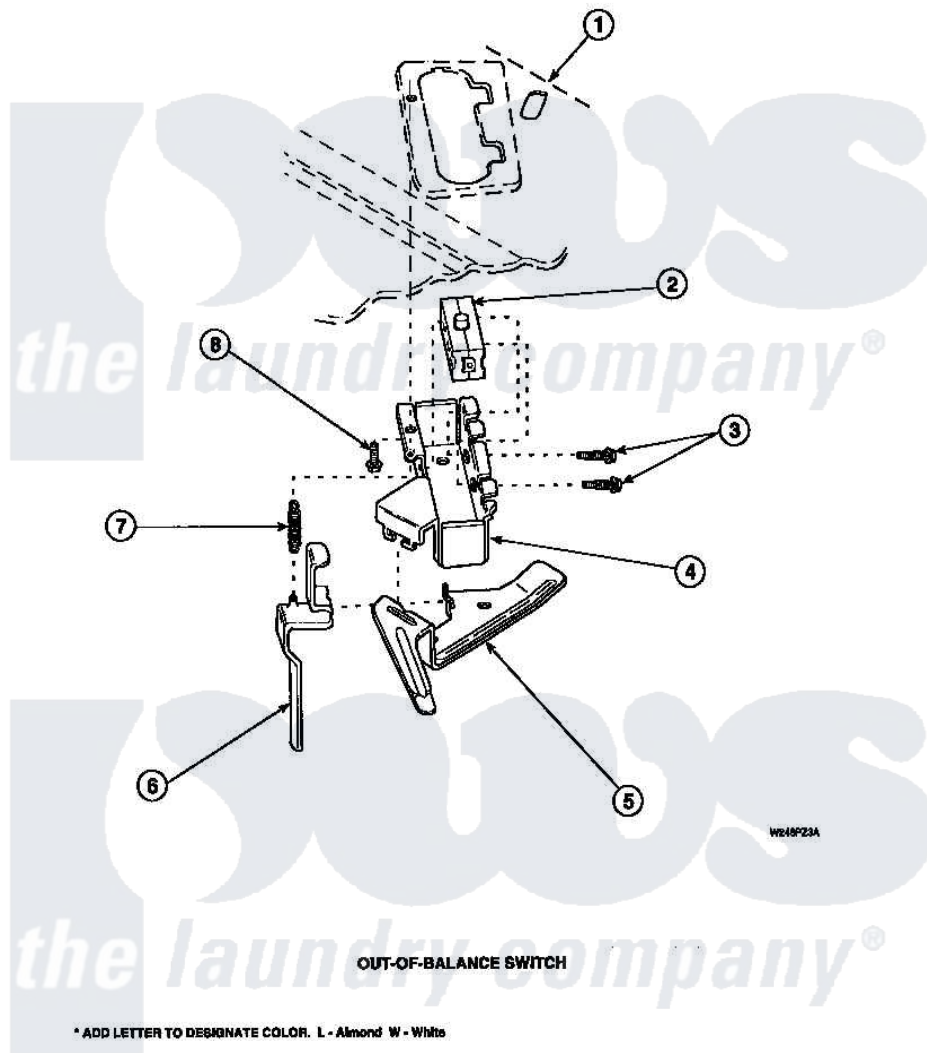

Amana LW2501W2 (BOM: PLW2501W2 A) 22 - OUT-OF-BALANCE SWITCH

Amana Residential Amana LW2501W2 (BOM: PLW2501W2 A) Washer Parts Parts Diagram 22 - OUT-OF-BALANCE SWITCH

Click on the part number to view part

Item	Original Part Number	Replaced By	Status	Part Description
1	34902P		Not Available	TOP
2	33445	27001095		Switch, Lid
3	36510			Screw
4	36497P			Kit, Switch Holder
5	33441			Arm, Actuator
6	33442			Lever, Unbalanced Load
7	33443			Spring
8	23962	W10116760		Screw