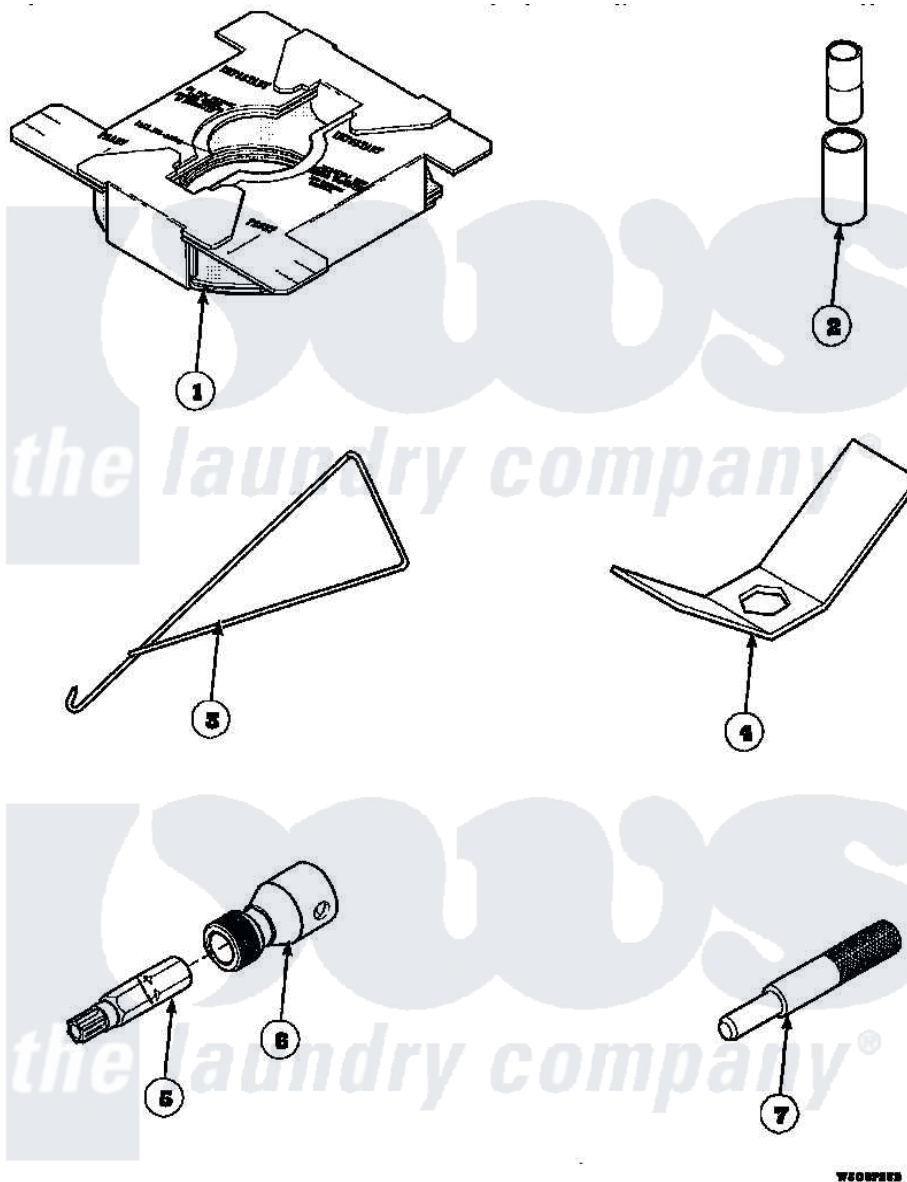

# Amana LW2501W2 (BOM: PLW2501W2 A) 24 - SPECIAL TOOLS

Amana Residential Amana LW2501W2 (BOM: PLW2501W2 A) Washer Parts Diagram 24 - SPECIAL TOOLS  
 Click on the part number to view part

Item	Original Part Number	Replaced By	Status	Part Description
1	36926		Not Available	BRACE, SHIPPING
2	<a href="#">242P4</a>			Installer, Spring
3	289P4	<a href="#">321P4</a>		Hook, Spring
4	237P4	<a href="#">306P4</a>		Hex Wrench
5	<a href="#">282P4</a>			T25 Tamper Resistant Bit
6	<a href="#">24161</a>			Torx Bit Holder
7	305P4		Not Available	TOOL, TRANSMISSION PI
NI	555P3	<a href="#">725P3</a>		Kit