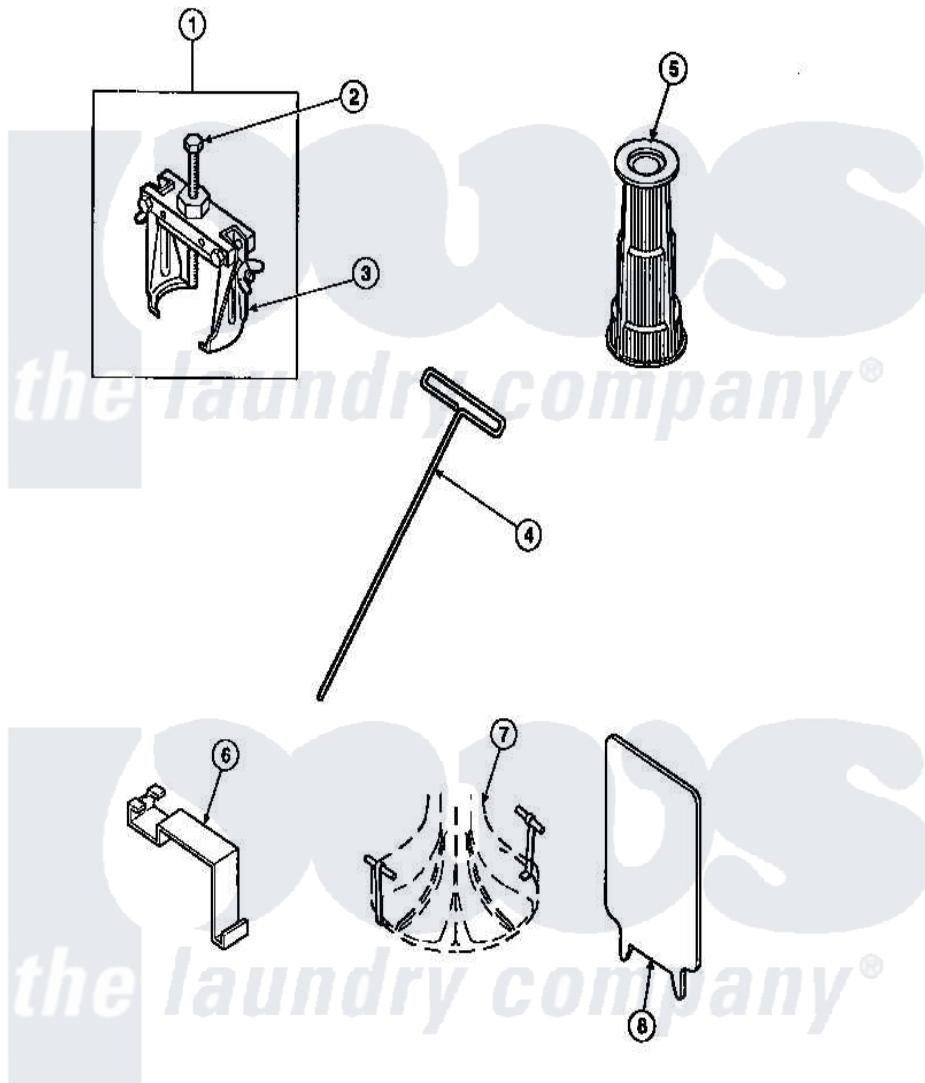

Amana LW2501W2 (BOM: PLW2501W2 A) 25 - SPECIAL TOOLS

Amana Residential Amana LW2501W2 (BOM: PLW2501W2 A) Washer Parts Parts Diagram 25 - SPECIAL TOOLS

Click on the part number to view part

Item	Original Part Number	Replaced By	Status	Part Description
1	294P4			Bell Tool
2	294P4B			Drive Bell Bolt
3	294P4A			Jaw, Drive Bell Tool
4	291P4		Not Available	WRENCH, T - ALLEN
5	293P4			Seal Tool
6	273P4			Tub Cover Gasket Tool
7	254P4P			Agitator Hooks
8	272P4			Tool, Lid Switch Instal
NI	555P3	725P3		Kit