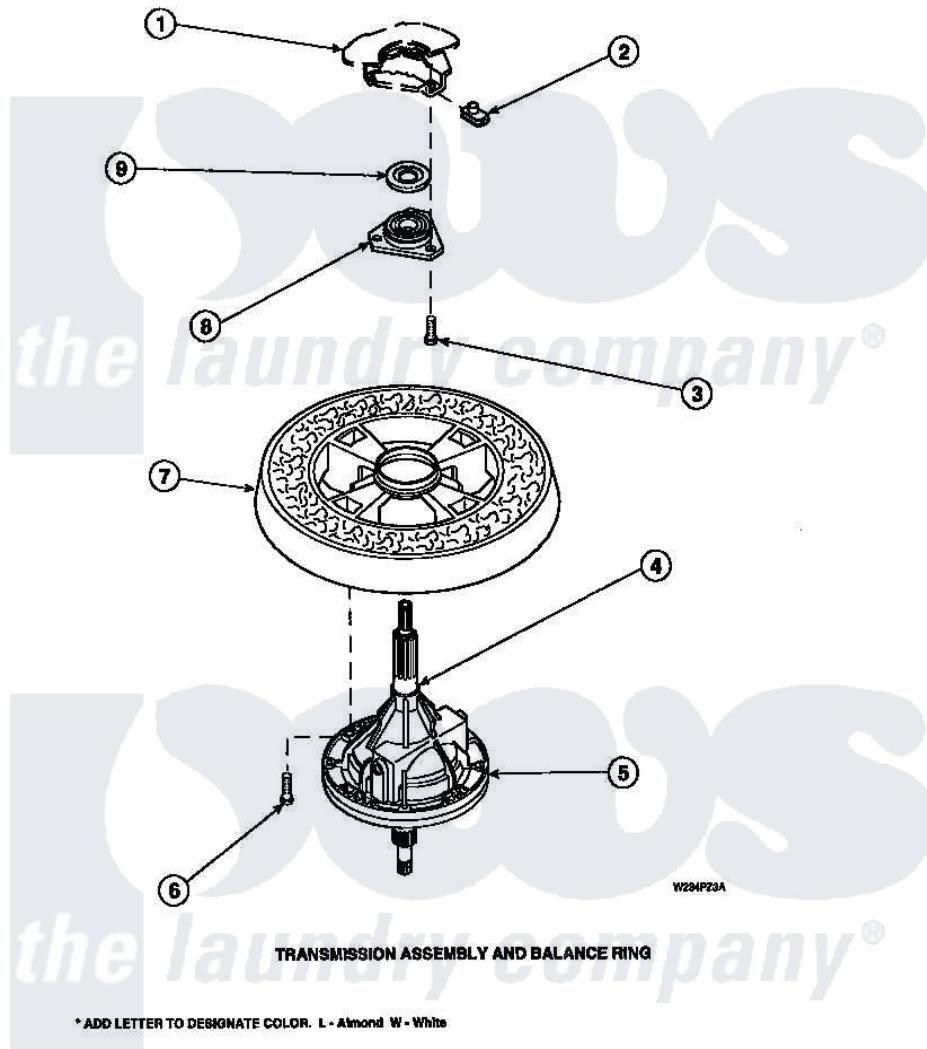

# Amana LW2501W2 (BOM: PLW2501W2 A) 27 - TRANSMISSION ASSY AND BALANCE RING

Amana Residential Amana LW2501W2 (BOM: PLW2501W2 A) Washer Parts Parts Diagram 27 - TRANSMISSION ASSY AND BALANCE RING  
 Click on the part number to view part

Item	Original Part Number	Replaced By	Status	Part Description
1	<a href="#">34438P</a>			Assembly, Outer Tub
2	<a href="#">27222</a>			Nut, Retainer 5/16-18
3	36991	<a href="#">3400500</a>		Bolt, 3405245 5/16-18 X 3/4
4	<a href="#">27604P</a>			Never-Seeze 1 Oz Tube
5	<a href="#">34526P</a>			Assembly, Transmission
6	37047		Not Available	SCREW, CAP
7	34731		Not Available	ASSY,BALANCE RING-COMPL
8	27182	<a href="#">40004201P</a>		Main Bearing Assembly
9	<a href="#">27187</a>			Flinger