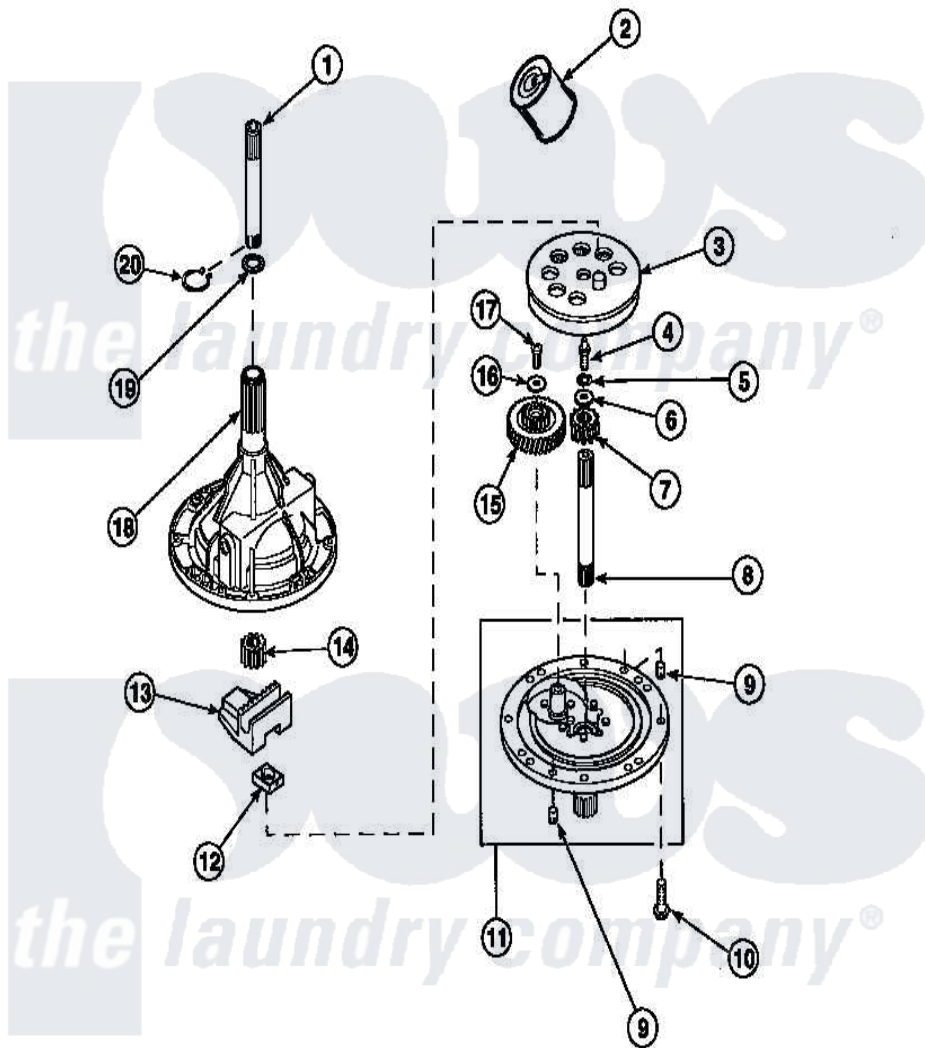

Amana LW2501W2 (BOM: PLW2501W2 B) 01 - 34526P TRANSMISSION ASSY

Amana Residential Amana LW2501W2 (BOM: PLW2501W2 B) Washer Parts Parts Diagram 01 - 34526P TRANSMISSION ASSY

Click on the part number to view part

Item	Original Part Number	Replaced By	Status	Part Description
1	<a href="#">Y36570</a>			Shaft, Output
2	<a href="#">27243P</a>			Oil, CW Transmission F-
3	<a href="#">26577</a>			Assembly, Gear And Stud
4	27030		Not Available	SCREW, 1/4-20 SPECIAL
5	<a href="#">21456</a>			Lockwasher, 1/4 Intshkp
6	26509	<a href="#">40041501</a>		Washer
7	<a href="#">36562</a>			Pinion, Drive
8	<a href="#">34853</a>			Shaft, Input
9	<a href="#">27172</a>			Pin, Dowel
10	32814		Not Available	SCREW, 1/4-20X7/8 SERRA
11	<a href="#">38290</a>			Assembly, Cover
12	<a href="#">26493</a>			Slide
13	<a href="#">Y31526</a>			Rack
14	<a href="#">27003</a>			Pinion, Agitator
15	<a href="#">29161</a>			Gear, Reduction

16	29260	Not Available	WASHER
17	<a href="#">29273</a>		Screw, 1/4-20 X 3/8
18	33223	Not Available	ASSY, TRANSMISSION CASE
19	<a href="#">35092</a>		Washer, 3628id X 1.00 X .056
20	<a href="#">27197</a>		Ring, Retaining
NI	37577P	Not Available	SEALANT